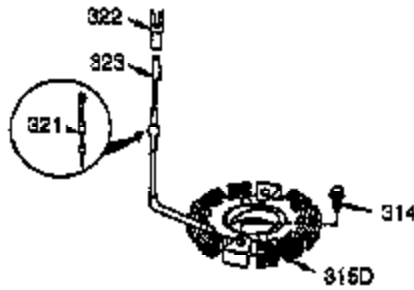

Ref #	Part Number	Qty	Description
	5 30969	1	Extension Cap
	62 650760	1	Screw, 8-32 x 3/8"
	63 28545	1	Grommet
	92 650880	1	Washer Flywheel
	93 650881	1	Flywheel Nut
110A	35305	1	Ground Wire
129	650727	2	Screw, 5/16-18 x 1-3/4"
131A	650713	2	Screw, 5/16-18 x 5/8"
285	35985B	1	Starter Cup
287	29752	4	Nut & Lock Washer, 1/4-28
314	650873	1	Screw, 1/4-20 x 3/4"
323	611118	1	Terminal
327	35392	1	Starter Plug
355	590574	1	Handle Mitten Grip
370D	35077	1	Instruction Decal
390	590733	1	Rewind Starter
396	33329D	1	Electric Starter Motor (Optional)