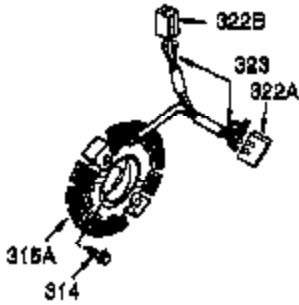

Ref #	Part Number	Qty	Description
	5 30969	1	Extension Cap
	92 650880	1	Belleville Washer
	93 650881	1	Flywheel Nut
110A	37047	1	Ground Wire
129	650727	2	Screw, 5/16-18 x 1-3/4"
131A	650713	2	Screw, 5/16-18 x 5/8"
285	35985B	1	Starter Cup
287	29752	4	Nut & Lock Washer, 1/4-28
314	650873	1	Screw, 1/4-20 x 3/4"
323	611118	1	Terminal
327	35392	1	Starter Plug
355	590574	1	Starter Handle
390	590733	1	Rewind Starter (NOTE: This engine could have been built with 590749 starter.)
396	33329D	1	Electric Starter Motor (Optional)