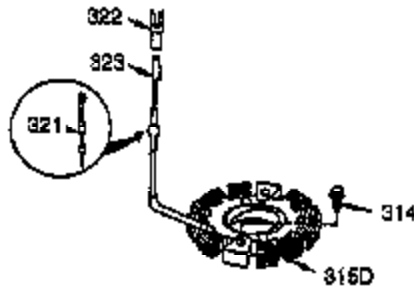

Ref #	Part Number	Qty	Description
	5 30969	1	Extension Cap
	92 650880	1	Belleville Washer
	93 650881	1	Flywheel Nut
110A	37047	1	Ground Wire
129	650727	2	Screw, 5/16-18 x 1-3/4"
131A	650713	2	Screw, 5/16-18 x 5/8"
285	35985B	1	Starter Cup
287	29752	4	Nut & Lock Washer, 1/4-28
314	650873	1	Screw, 1/4-20 x 3/4"
323	611118	1	Terminal
327	35392	1	Starter Plug
355	590574	1	Starter Handle
390	590733	1	Rewind Starter (NOTE: This engine could have been built with 590749 starter.)
396	33329D	1	Electric Starter Motor (Optional)