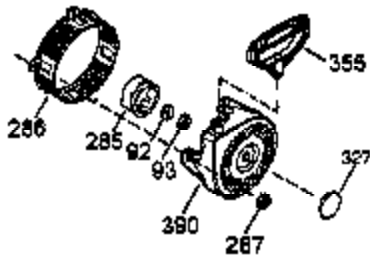

Ref #	Part Number	Qty	Description
	5 30969	1	Extension Cap
	92 650880	1	Belleville Washer
	93 650881	1	Flywheel Nut
110A	37047	1	Ground Wire
129	650727	2	Screw, 5/16-18 x 1-3/4"
131A	650713	2	Screw, 5/16-18 x 5/8"
285	35985B	1	Starter Cup
287	29752	4	Nut & Lock Washer, 1/4-28
314	650873	1	Screw, 1/4-20 x 3/4"
323	611118	1	Terminal
327	35392	1	Starter Plug
355	590574	1	Starter Handle
390	590733	1	Rewind Starter (NOTE: This engine could have been built with 590749 starter.)
396	33329D	1	Electric Starter Motor (Optional)