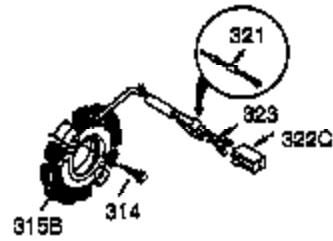

Ref #	Part Number	Qty	Description
	5 30969	1	Extension Cap
	92 650880	1	Belleville Washer
	93 650881	1	Flywheel Nut
110A	37047	1	Ground Wire
129	650727	2	Screw, 5/16-18 x 1-3/4"
131A	650713	2	Screw, 5/16-18 x 5/8"
285	35985B	1	Starter Cup
287	29752	4	Nut & Lock Washer, 1/4-28
314	650873	1	Screw, 1/4-20 x 3/4"
323	611118	1	Terminal
327	35392	1	Starter Plug
355	590574	1	Starter Handle
390	590733	1	Rewind Starter (NOTE: This engine could have been built with 590749 starter.)
396	33329D	1	Electric Starter Motor (Optional)