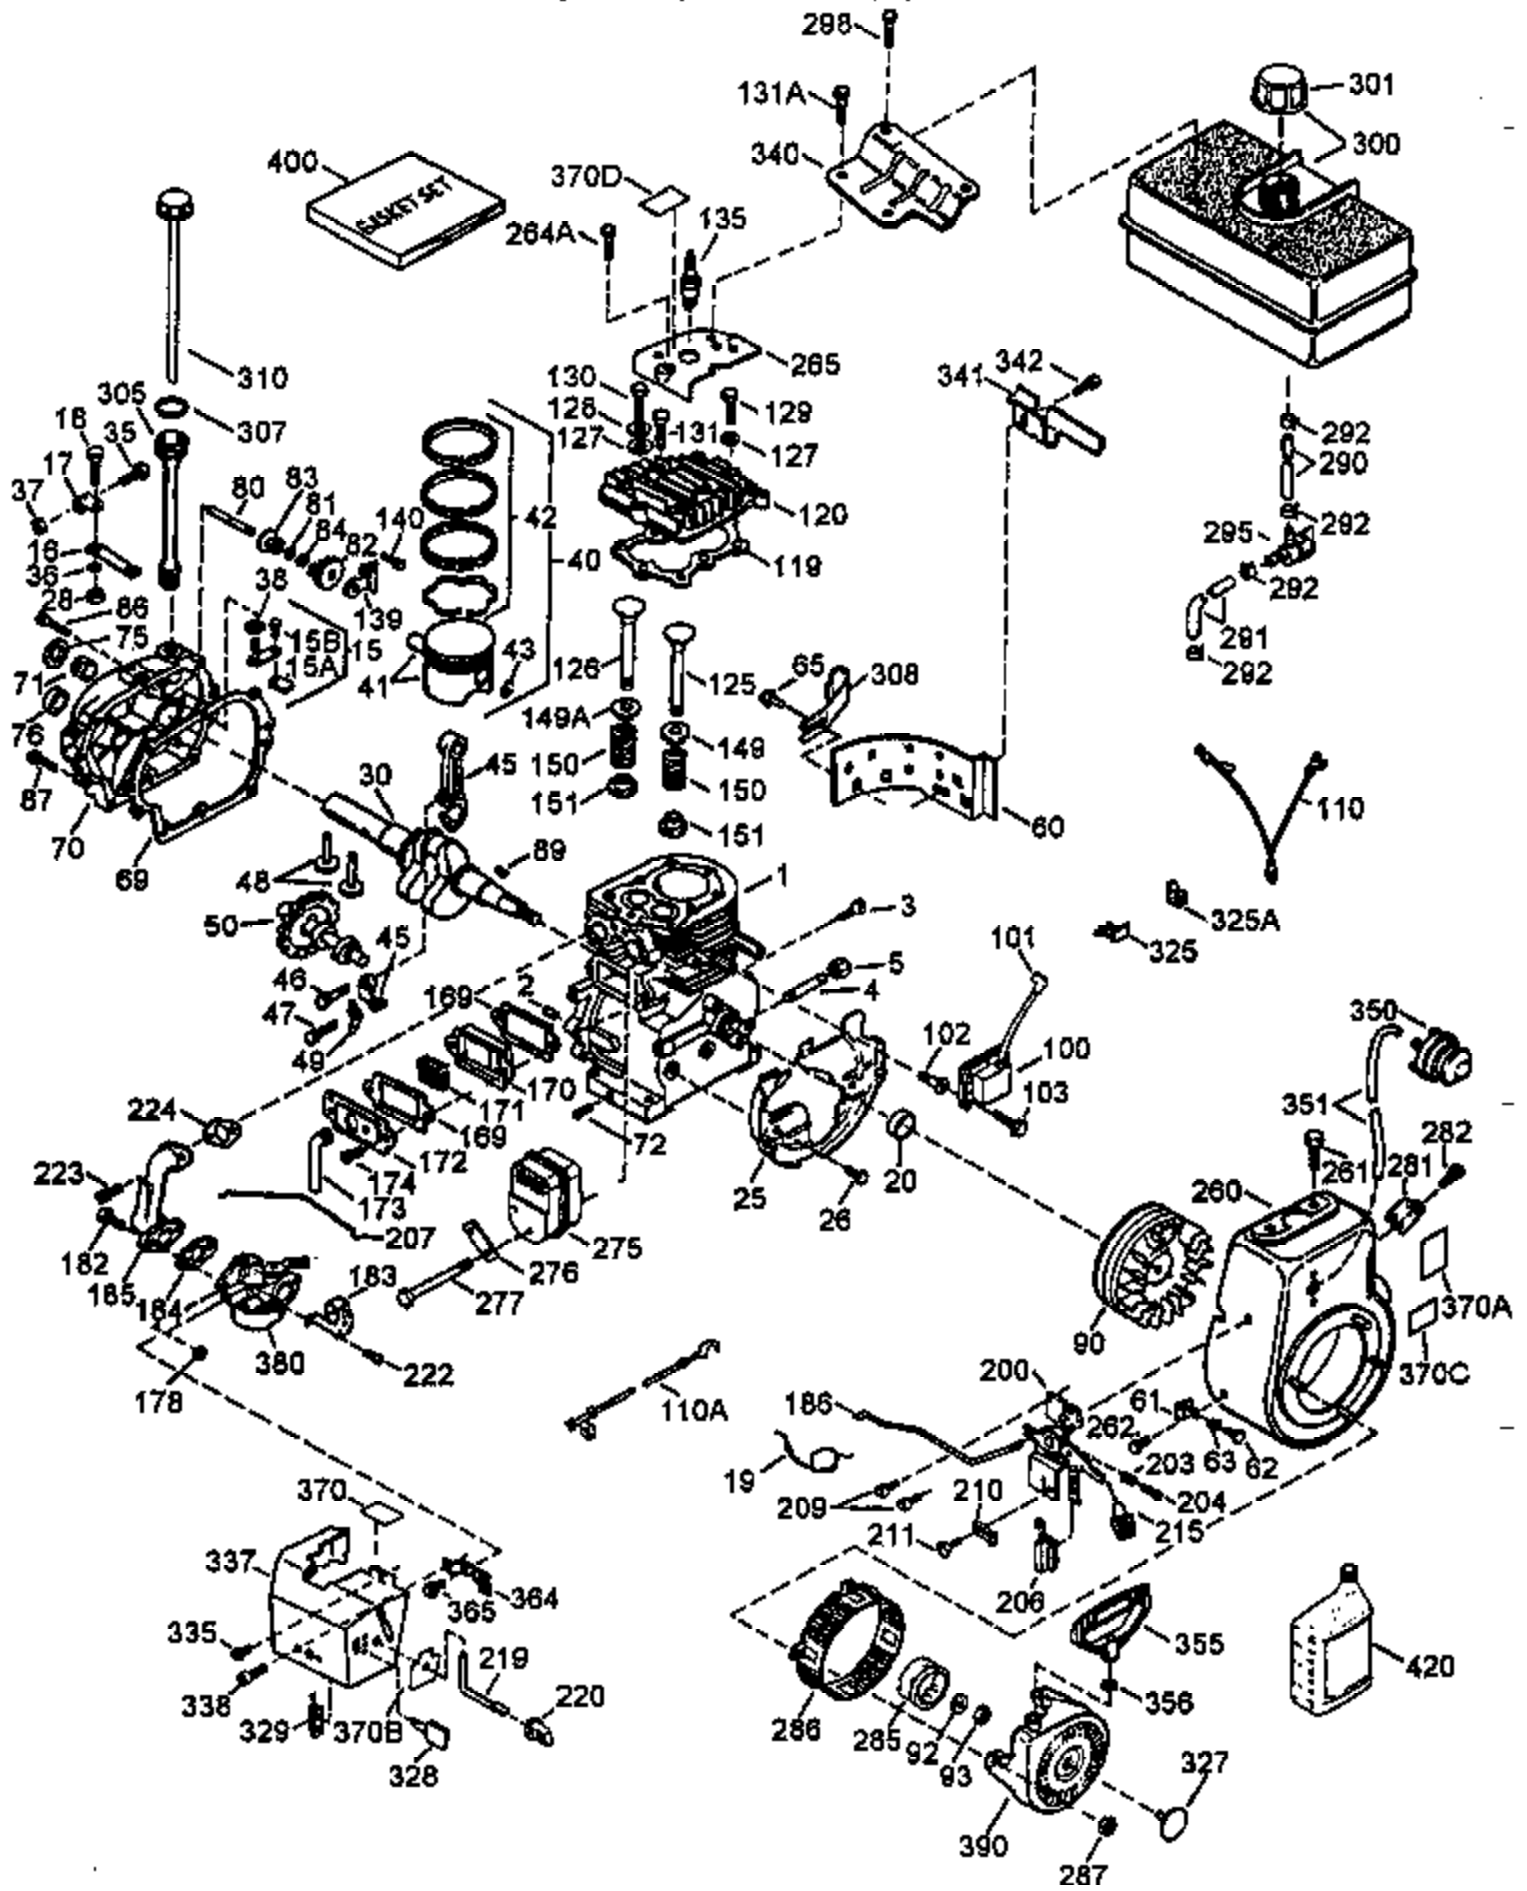

VIEW 1 of 2 ... this illustration may not depict actual equipment and is for reference only!

Ref #	Part Number	Qty	Description
1	35385	1	Cylinder (Incl. 2, 20 & 72)
2	27652	2	Dowel Pin
3	650820	2	Screw, 1/4-20 x 1/2"
4	XXXXX	1	Oil Drain Extension (Purchase Locally)
5	30969	1	Extension Cap
15	30699C	1	Governor Rod (Incl. 15A & 15B)
15B	650494	1	Screw, 6-40 x 5/16"
15A	30700	1	Governor Yoke
16	33454	1	Governor Lever
17	29916	1	Governor Lever Clamp
18	650548	1	Screw, 8-32 x 5/16"
19	34663	1	Speed Control Spring
20	35319	1	Oil Seal
25	36460	1	Blower Housing Baffle
26	650561	2	Screw, 1/4-20 x 5/8"
28	30322	1	Lock Nut, 8-32
30	35980A	1	Crankshaft
35	29826	1	Screw, 10-32 x 3/4"
36	29918	1	Lock Washer
37	29216	1	Lock Nut, 10-32
38	29642	1	Retaining Ring
40	34552	1	Piston, Pin & Ring Set (Std.)
40	34553	1	Piston, Pin & Ring Set (.010" OS)
40	34554	1	Piston, Pin & Ring Set (.020" OS)
41	34329A	1	Piston & Pin Ass'y. (Std.) (Incl. 43)
41	34330A	1	Piston & Pin Ass'y. (.010" OS) (Incl. 43)
41	34331A	1	Piston & Pin Ass'y. (.020" OS) (Incl. 43)
42	34332	1	Ring Set (Std.)
42	34333	1	Ring Set (.010" OS)
42	34334	1	Ring Set (.020" OS)
43	27888	2	Piston Pin Retaining Ring
45	35373A	1	Connecting Rod Ass'y. (Incl.46,47,49)
46	650908	1	Connecting Rod Bolt
47	650882	1	Connecting Rod Bolt
48	34034	2	Valve Lifter
49	35374	1	Oil Dipper
50	36655	1	Camshaft (MCR)
60	33273A	1	Blower Housing Extension
61	34126	1	Grommet Mounting Bracket
62	650760	1	Screw, 8-32 x 3/8"
63	28545	1	Grommet
65	650128	1	Screw, 10-24 x 1/2"
69	35262A	1	* Cylinder Cover Gasket
70	35445A	1	Cylinder Cover (Incl. 71, 75 & 80)
71	35377	1	Crankshaft Bushing
75	35319	1	Oil Seal
76	28926	1	Camshaft Seal
80	31845	1	Governor Shaft
81	30590A	1	Washer
82	35378	1	Governor Gear Ass'y. (Incl. 81)
83	30588A	1	Governor Spool
84	29193	1	Retaining Ring
86	650833	7	Screw, 1/4-20 x 1-3/16"
87	650832	1	Screw, 1/4-20 x 1-11/16"
89	32589	1	Flywheel Key
90	611093	1	Flywheel (W/Ring Gear)
92	650880	1	Lock Washer
93	650881	1	Flywheel Nut