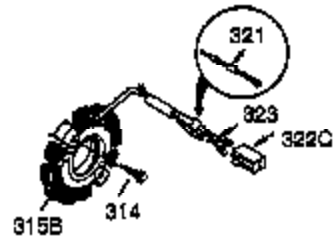

Ref #	Part Number	Qty	Description
	28558	1	Washer
5	30969	1	Extension Cap
62	650760	1	Screw, 8-32 x 3/8"
63	28545	1	Grommet
92	650880	1	Lock Washer
93	650881	1	Flywheel Nut
129	650727	2	Screw, 5/16-18 x 1-3/4"
131A	650713	2	Screw, 5/16-18 x 5/8"
285	35985B	1	Starter Cup
287	29752	4	Nut & Lock Washer, 1/4-28
314	650873	1	Screw, 1/4-20 x 3/4"
323	611118	1	Terminal
327	35392	1	Logo Decal
355	590574	1	Starter Handle
361	650990	2	Screw, Torx T-30, 1/4-20 x 15/32"
362	32450B	1	Extension Cord
370D	35703	1	Control Decal
390	590733	1	Rewind Starter