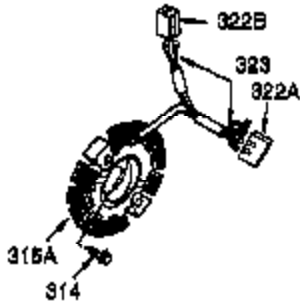

Ref #	Part Number	Qty	Description
	28558	1	Washer
5	30969	1	Extension Cap
62	650760	1	Screw, 8-32 x 3/8"
63	28545	1	Grommet
92	650880	1	Lock Washer
93	650881	1	Flywheel Nut
129	650727	2	Screw, 5/16-18 x 1-3/4"
131A	650713	2	Screw, 5/16-18 x 5/8"
285	35985B	1	Starter Cup
287	29752	4	Nut & Lock Washer, 1/4-28
314	650873	1	Screw, 1/4-20 x 3/4"
323	611118	1	Terminal
327	35392	1	Logo Decal
355	590574	1	Starter Handle
361	650990	2	Screw, Torx T-30, 1/4-20 x 15/32"
362	32450B	1	Extension Cord
370D	35703	1	Control Decal
390	590733	1	Rewind Starter