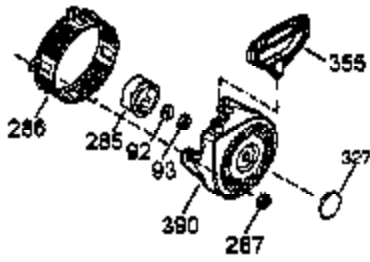

Ref #	Part Number	Qty	Description
	28558	1	Washer
5	30969	1	Extension Cap
62	650760	1	Screw, 8-32 x 3/8"
63	28545	1	Grommet
92	650880	1	Lock Washer
93	650881	1	Flywheel Nut
129	650727	2	Screw, 5/16-18 x 1-3/4"
131A	650713	2	Screw, 5/16-18 x 5/8"
285	35985B	1	Starter Cup
287	29752	4	Nut & Lock Washer, 1/4-28
314	650873	1	Screw, 1/4-20 x 3/4"
323	611118	1	Terminal
327	35392	1	Logo Decal
355	590574	1	Starter Handle
361	650990	2	Screw, Torx T-30, 1/4-20 x 15/32"
362	32450B	1	Extension Cord
370D	35703	1	Control Decal
390	590733	1	Rewind Starter