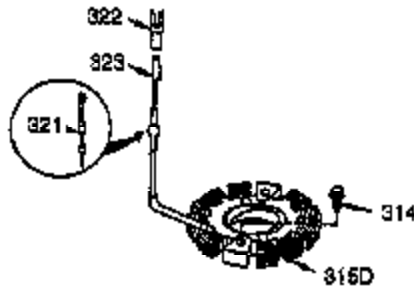

Ref #	Part Number	Qty	Description
	28558	1	Washer
5	30969	1	Extension Cap
62	650760	1	Screw, 8-32 x 3/8"
63	28545	1	Grommet
92	650880	1	Lock Washer
93	650881	1	Flywheel Nut
129	650727	2	Screw, 5/16-18 x 1-3/4"
131A	650713	2	Screw, 5/16-18 x 5/8"
285	35985B	1	Starter Cup
287	29752	4	Nut & Lock Washer, 1/4-28
314	650873	1	Screw, 1/4-20 x 3/4"
323	611118	1	Terminal
327	35392	1	Logo Decal
355	590574	1	Starter Handle
361	650990	2	Screw, Torx T-30, 1/4-20 x 15/32"
362	32450B	1	Extension Cord
370D	35703	1	Control Decal
390	590733	1	Rewind Starter