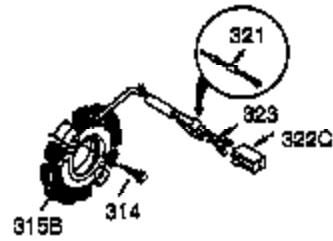

Ref #	Part Number	Qty	Description
	28558	1	Washer
5	30969	1	Extension Cap
62	650760	1	Screw, 8-32 x 3/8"
63	28545	1	Grommet
92	650880	1	Lock Washer
93	650881	1	Flywheel Nut
129	650727	2	Screw, 5/16-18 x 1-3/4"
131A	650713	2	Screw, 5/16-18 x 5/8"
285	35985B	1	Starter Cup
287	29752	4	Nut & Lock Washer, 1/4-28
314	650873	1	Screw, 1/4-20 x 3/4"
323	611118	1	Terminal
355	590574	1	Starter Handle
361	650990	2	Screw, Torx T-30, 1/4-20 x 15/32"
362	32450B	1	Extension Cord
390	590733	1	Rewind Starter