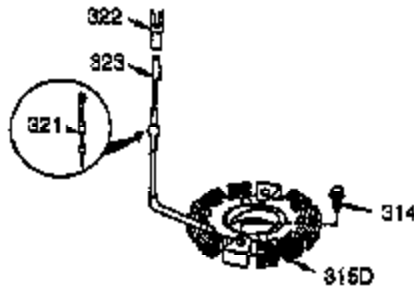

Ref #	Part Number	Qty	Description
	28558	1	Washer
5	30969	1	Extension Cap
62	650760	1	Screw, 8-32 x 3/8"
63	28545	1	Grommet
92	650880	1	Lock Washer
93	650881	1	Flywheel Nut
129	650727	2	Screw, 5/16-18 x 1-3/4"
131A	650713	2	Screw, 5/16-18 x 5/8"
285	35985B	1	Starter Cup
287	29752	4	Nut & Lock Washer, 1/4-28
314	650873	1	Screw, 1/4-20 x 3/4"
323	611118	1	Terminal
355	590574	1	Starter Handle
361	650990	2	Screw, Torx T-30, 1/4-20 x 15/32"
362	32450B	1	Extension Cord
390	590733	1	Rewind Starter