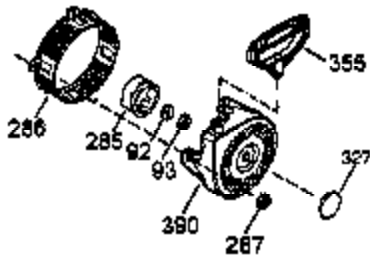

Ref #	Part Number	Qty	Description
	28558	1	Washer
5	30969	1	Extension Cap
62	650760	1	Screw, 8-32 x 3/8"
63	28545	1	Grommet
92	650880	1	Lock Washer
93	650881	1	Flywheel Nut
129	650727	2	Screw, 5/16-18 x 1-3/4"
131A	650713	2	Screw, 5/16-18 x 5/8"
285	35985B	1	Starter Cup
287	29752	4	Nut & Lock Washer, 1/4-28
314	650873	1	Screw, 1/4-20 x 3/4"
323	611118	1	Terminal
355	590574	1	Starter Handle
361	650990	2	Screw, Torx T-30, 1/4-20 x 15/32"
362	32450B	1	Extension Cord
390	590733	1	Rewind Starter