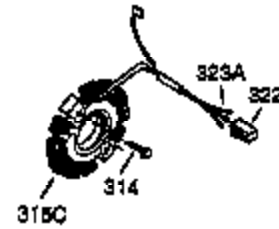

Ref #	Part Number	Qty	Description
5	30969	1	Extension Cap
92	650880	1	Belleville Washer
93	650881	1	Flywheel Nut
129	650727	2	Screw, 5/16-18 x 1-3/4"
285	35985B	1	Starter Cup
287	29752	4	Nut & Lock Washer, 1/4-28
314	650873	1	Screw, 1/4-20 x 3/4"
323	611118	1	Terminal
355	590574	1	Starter Handle
361	650990	2	Screw, Torx T-30, 1/4-20 x 15/32"
390	590733	1	Rewind Starter (Note: This engine could have been built with 590749 starter.)