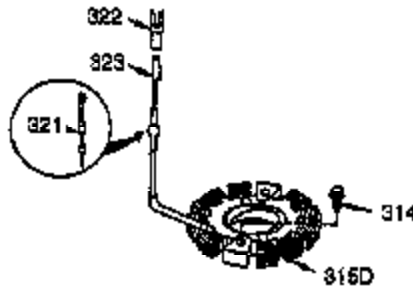

Ref #	Part Number	Qty	Description
5	30969	1	Extension Cap
92	650880	1	Belleville Washer
93	650881	1	Flywheel Nut
129	650727	2	Screw, 5/16-18 x 1-3/4"
285	35985B	1	Starter Cup
287	29752	4	Nut & Lock Washer, 1/4-28
314	650873	1	Screw, 1/4-20 x 3/4"
323	611118	1	Terminal
355	590574	1	Starter Handle
361	650990	2	Screw, Torx T-30, 1/4-20 x 15/32"
390	590733	1	Rewind Starter (Note: This engine could have been built with 590749 starter.)