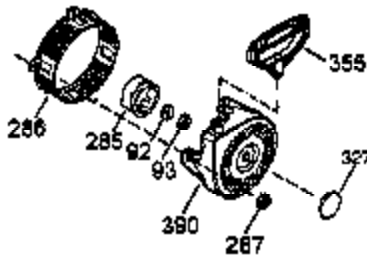

Ref #	Part Number	Qty	Description
5	30969	1	Extension Cap
92	650880	1	Belleville Washer
93	650881	1	Flywheel Nut
129	650727	2	Screw, 5/16-18 x 1-3/4"
285	35985B	1	Starter Cup
287	29752	4	Nut & Lock Washer, 1/4-28
314	650873	1	Screw, 1/4-20 x 3/4"
323	611118	1	Terminal
355	590574	1	Starter Handle
361	650990	2	Screw, Torx T-30, 1/4-20 x 15/32"
390	590733	1	Rewind Starter (Note: This engine could have been built with 590749 starter.)