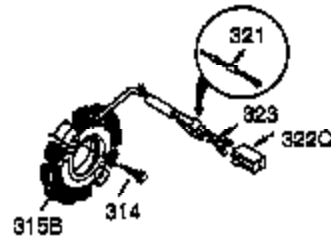

Ref #	Part Number	Qty	Description
5	30969	1	Extension Cap
92	650880	1	Belleville Washer
93	650881	1	Flywheel Nut
129	650727	2	Screw, 5/16-18 x 1-3/4"
285	35985B	1	Starter Cup
287	29752	4	Nut & Lock Washer, 1/4-28
314	650873	1	Screw, 1/4-20 x 3/4"
323	611118	1	Terminal
355	590574	1	Starter Handle
361	650990	2	Screw, Torx T-30, 1/4-20 x 15/32"
390	590733	1	Rewind Starter (Note: This engine could have been built with 590749 starter.)