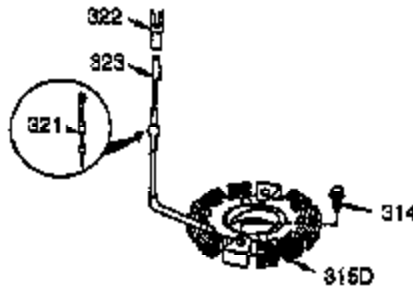

Ref #	Part Number	Qty	Description
290	29774	1	Fuel Line
291	30705	1	Fuel Line
292	26460	4	Fuel Line Clamp
295	35857	1	Fuel Shut-Off Valve
298	650665	2	Screw, 1/4-15 x 7/8"
300	34156A	1	Fuel Tank (Incl. 292 & 301)
301	35355	1	Fuel Cap
305	35554	1	Oil Fill Tube
307	35499	1	"O" Ring
308	35540	1	Fill Tube Clip
310	36205	1	Dipstick
314	650873	2	Screw, 1/4-20 x 3/4"
315	611097	1	Alternator Coil (7 Amp)(Incl. 322,322 A&323)
323	610922	1	Terminal
324	33177	1	Terminal
325A	27275	1	Wire Clip
325	29443	1	Wire Clip
335	35057A	1	Carburetor Cover (Black)
336	650765	1	Screw, 10-32 x 1/2"
338	28942	2	Screw, 10-32 x 3/8"
340	34154	1	Fuel Tank Bracket (Black)
341	34155	1	Fuel Tank Bracket
342	650561	1	Screw, 1/4-20 x 5/8"
350	570682	1	Primer Bulb
351	32180C	1	Primer Line (12.00")
355	590574	1	Starter Handle
364	33377	1	Carburetor Cover Bracket
365	650767	2	Screw, 8-32 x 27/64"
370B	36261	1	Instruction Decal
370C	34414	1	Warning Decal
370D	35703	1	Control Decal
370	34589	1	Choke Decal
370A	36501	1	Primer Decal
380	632334A	1	Carburetor (Incl. 184)
390	590733	1	Rewind Starter
400	36450A	1	* Gasket Set (Incl. items marked PK i n notes) Incl. part #'s 27272A (1),27896A (2), 27915A (1), 29673 (1), 33263 (1), 33629 (1), 34698A (1), 35262A (1), 36448 (1)
420	730226	1	SAE 5W30 4-Cycle Engine Oil (Quart)