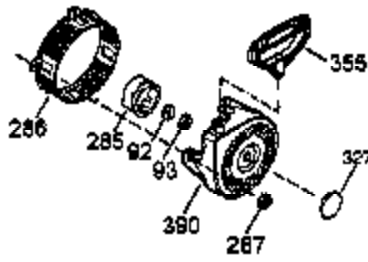

Ref #	Part Number	Qty	Description
5	30969	1	Extension Cap
62	650760	1	Screw, 8-32 x 3/8"
63	28545	1	Grommet
92	650880	1	Lock Washer
93	650881	1	Flywheel Nut
129	650727	2	Screw, 5/16-18 x 1-3/4"
131A	650713	2	Screw, 5/16-18 x 5/8"
285	35985B	1	Starter Cup
287	29752	4	Nut & Lock Washer, 1/4-28
314	650873	1	Screw, 1/4-20 x 3/4"
323	611118	1	Terminal
327	35392	1	Logo Decal
355	590574	1	Starter Handle
370D	36534	1	Lubrication
390	590733	1	Rewind Starter
396	33329D	1	Electric Starter Motor (Optional)