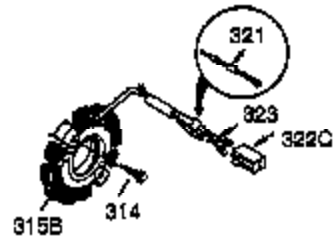

Ref #	Part Number	Qty	Description
	5 30969	1	Extension Cap
	62 650760	1	Screw, 8-32 x 3/8"
	63 28545	1	Grommet
	92 650880	1	Lock Washer
	93 650881	1	Flywheel Nut
110A	35305	1	Ground Wire Ass'y
129	650727	2	Screw, 5/16-18 x 1-3/4"
131A	650713	2	Screw, 5/16-18 x 5/8"
285	35985B	1	Starter Cup
287	29752	4	Nut & Lock Washer, 1/4-28
314	650873	1	Screw, 1/4-20 x 3/4"
323	611118	1	Terminal
327	35392	1	Logo Decal
355	590574	1	Starter Handle
370D	36534	1	Lubrication Decal
390	590733	1	Rewind Starter
396	33329D	1	Electric Starter Motor (Optional)