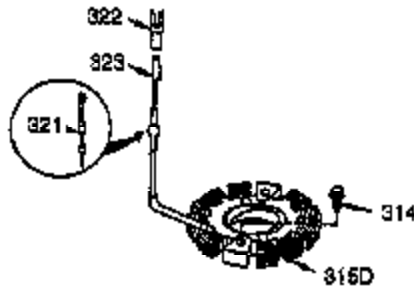

Ref #	Part Number	Qty	Description
	5 30969	1	Extension Cap
	62 650760	1	Screw, 8-32 x 3/8"
	63 28545	1	Grommet
	92 650880	1	Lock Washer
	93 650881	1	Flywheel Nut
110A	35305	1	Ground Wire Ass'y
129	650727	2	Screw, 5/16-18 x 1-3/4"
131A	650713	2	Screw, 5/16-18 x 5/8"
285	35985B	1	Starter Cup
287	29752	4	Nut & Lock Washer, 1/4-28
314	650873	1	Screw, 1/4-20 x 3/4"
323	611118	1	Terminal
327	35392	1	Logo Decal
355	590574	1	Starter Handle
370D	36534	1	Lubrication Decal
390	590733	1	Rewind Starter
396	33329D	1	Electric Starter Motor (Optional)