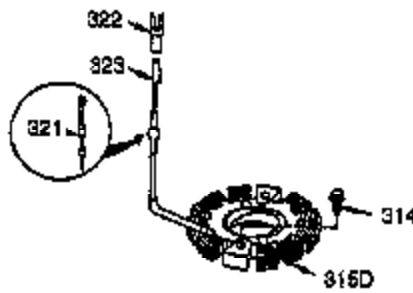

Ref #	Part Number	Qty	Description
5	30969	1	Extension Cap
62	650760	1	Screw, 8-32 x 3/8"
63	28545	1	Grommet
92	650880	1	Lock Washer
93	650881	1	Flywheel Nut
110A	35305	1	Ground Wire
129	650727	2	Screw, 5/16-18 x 1-3/4"
131A	650713	2	Screw, 5/16-18 x 5/8"
285	35985B	1	Starter Cup
287	29752	4	Nut & Lock Washer, 1/4-28
314	650873	1	Screw, 1/4-20 x 3/4"
323	611118	1	Terminal
327	35392	1	Logo Decal
355	590574	1	Starter Handle
370D	36534	1	Lubrication Decal
390	590733	1	Rewind Starter
396	33329D	1	Electric Starter Motor (Optional)