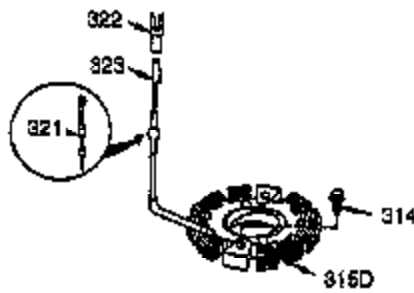

Ref #	Part Number	Qty	Description
	5 30969	1	Extension Cap
	62 650760	1	Screw, 8-32 x 3/8"
	63 28545	1	Grommet
	92 650880	1	Lock Washer
	93 650881	1	Flywheel Nut
110A	35305	1	Ground Wire
285	35985B	1	Starter Cup
287	29752	4	Nut & Lock Washer, 1/4-28
314	650873	1	Screw, 1/4-20 x 3/4"
323	611118	1	Terminal
355	590574	1	Starter Handle
370D	36534	1	Lubrication Decal
390	590733	1	Rewind Starter
396	33329D	1	Electric Starter Motor (Optional)