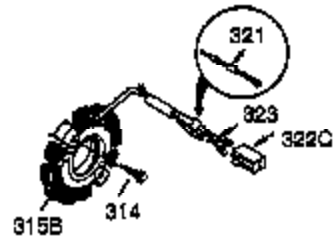

Ref #	Part Number	Qty	Description
	5 30969	1	Extension Cap
	62 650760	1	Screw, 8-32 x 3/8"
	63 28545	1	Grommet
	92 650880	1	Lock Washer
	93 650881	1	Flywheel Nut
110A	35305	1	Ground Wire
285	35985B	1	Starter Cup
287	29752	4	Nut & Lock Washer, 1/4-28
314	650873	1	Screw, 1/4-20 x 3/4"
323	611118	1	Terminal
355	590574	1	Starter Handle
370D	36534	1	Lubrication Decal
390	590733	1	Rewind Starter
396	33329D	1	Electric Starter Motor (Optional)