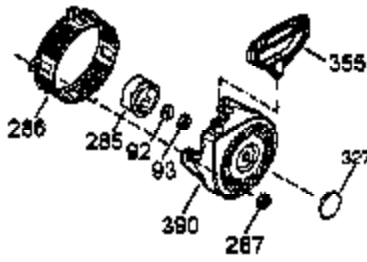

Ref #	Part Number	Qty	Description
	5 30969	1	Extension Cap
	62 650760	1	Screw, 8-32 x 3/8"
	63 28545	1	Grommet
	92 650880	1	Lock Washer
	93 650881	1	Flywheel Nut
110A	35305	1	Ground Wire
285	35985B	1	Starter Cup
287	29752	4	Nut & Lock Washer, 1/4-28
314	650873	1	Screw, 1/4-20 x 3/4"
323	611118	1	Terminal
355	590574	1	Starter Handle
370D	36534	1	Lubrication Decal
390	590733	1	Rewind Starter
396	33329D	1	Electric Starter Motor (Optional)