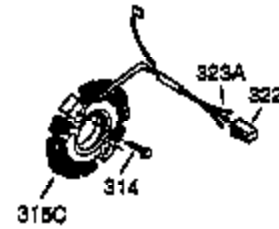

Ref #	Part Number	Qty	Description
	5 30969	1	Extension Cap
	62 650760	1	Screw, 8-32 x 3/8"
	63 28545	1	Grommet
	92 650880	1	Lock Washer
	93 650881	1	Flywheel Nut
110A	35305	1	Ground Wire
285	35985B	1	Starter Cup
287	29752	4	Nut & Lock Washer, 1/4-28
314	650873	1	Screw, 1/4-20 x 3/4"
323	611118	1	Terminal
355	590574	1	Starter Handle
370D	36534	1	Lubrication Decal
390	590733	1	Rewind Starter
396	33329D	1	Electric Starter Motor (Optional)