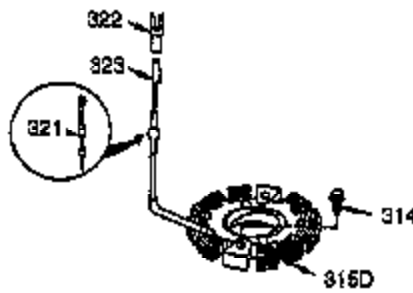

Ref #	Part Number	Qty	Description
5	30969	1	Extension Cap
62	650760	1	Screw, 8-32 x 3/8"
63	28545	1	Grommet
92	650880	1	Lock Washer
93	650881	1	Flywheel Nut
129	650727	2	Screw, 5/16-18 x 1-3/4"
131A	650713	2	Screw, 5/16-18 x 5/8"
285	35985B	1	Starter Cup
287	29752	4	Nut & Lock Washer, 1/4-28
314	650873	1	Screw, 1/4-20 x 3/4"
323	611118	1	Terminal
327	35392	1	Logo Decal
355	590574	1	Starter Handle
370D	36550	1	Control Decal
390	590733	1	Rewind Starter
396	33329D	1	Electric Starter Motor (Optional)