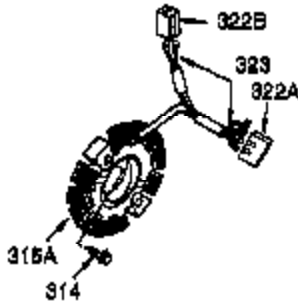

Ref #	Part Number	Qty	Description
5	30969	1	Extension Cap
62	650760	1	Screw, 8-32 x 3/8"
63	28545	1	Grommet
92	650880	1	Lock Washer
93	650881	1	Flywheel Nut
129	650727	2	Screw, 5/16-18 x 1-3/4"
131A	650713	2	Screw, 5/16-18 x 5/8"
285	35985B	1	Starter Cup
287	29752	4	Nut & Lock Washer, 1/4-28
314	650873	1	Screw, 1/4-20 x 3/4"
323	611118	1	Terminal
327	35392	1	Starter Plug
355	590574	1	Starter Handle
390	590733	1	Rewind Starter
396	33329D	1	Electric Starter Motor (Optional)