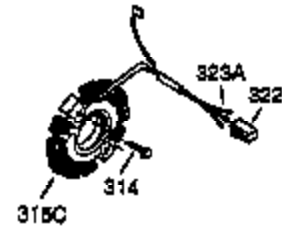

Ref #	Part Number	Qty	Description
5	30969	1	Extension Cap
62	650760	1	Screw, 8-32 x 3/8"
63	28545	1	Grommet
92	650880	1	Lock Washer
93	650881	1	Flywheel Nut
129	650727	2	Screw, 5/16-18 x 1-3/4"
131A	650713	2	Screw, 5/16-18 x 5/8"
285	35985B	1	Starter Cup
287	29752	4	Nut & Lock Washer, 1/4-28
314	650873	1	Screw, 1/4-20 x 3/4"
323	611118	1	Terminal
327	35392	1	Starter Plug
355	590574	1	Starter Handle
390	590733	1	Rewind Starter
396	33329D	1	Electric Starter Motor (Optional)