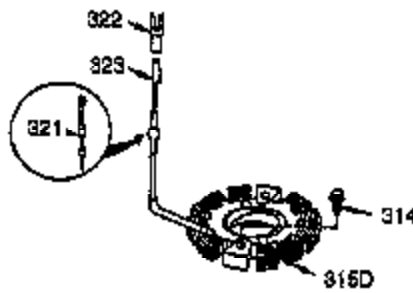

Ref #	Part Number	Qty	Description
5	30969	1	Extension Cap
62	650760	1	Screw, 8-32 x 3/8"
63	28545	1	Grommet
92	650880	1	Lock Washer
93	650881	1	Flywheel Nut
129	650727	2	Screw, 5/16-18 x 1-3/4"
131A	650713	2	Screw, 5/16-18 x 5/8"
285	35985B	1	Starter Cup
287	29752	4	Nut & Lock Washer, 1/4-28
314	650873	1	Screw, 1/4-20 x 3/4"
323	610118	1	Terminal
327	35392	1	Logo Decal
355	590574	1	Starter Handle
370D	35703	1	Control Decal
390	590733	1	Rewind Starter
396	33329D	1	Electric Starter Motor (Optional)