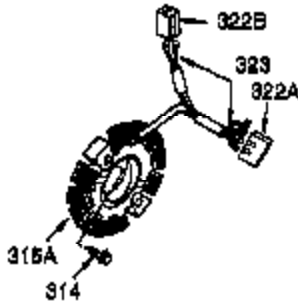

Ref #	Part Number	Qty	Description
5	30969	1	Extension Cap
62	650760	1	Screw, 8-32 x 3/8"
92	650880	1	Lock Washer
93	650881	1	Flywheel Nut
129	650727	4	Screw, 5/16-18 x 1-3/4"
131A	650713	2	Screw, 5/16-18 x 5/8"
173B	32446	1	Breather Tube Grommet
285	35985B	1	Starter Cup
287	29752	4	Nut & Lock Washer, 1/4-28
314	650873	1	Screw, 1/4-20 x 3/4"
323	611118	1	Terminal
327	35392	1	Starter Plug
355	590574	1	Starter Handle
390	590733	1	Rewind Starter
396	33329D	1	Electric Starter Motor (Optional)