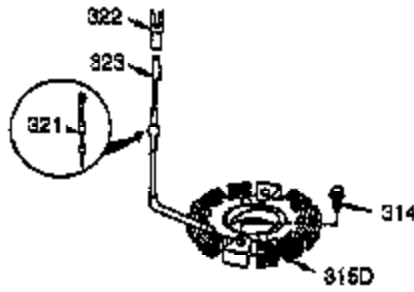

Ref #	Part Number	Qty	Description
298	650665	2	Screw, 1/4-15 x 7/8"
300	34156A	1	Fuel Tank (Incl. 292 & 301)
301	36246	1	Fuel Cap
305	35554	1	Oil Fill Tube
307	35499	1	"O" Ring
308	35540	1	Fill Tube Clip
310	36205	1	Dipstick
314	650873	1	Screw, 1/4-20 x 3/4"
315	611111	1	Alternator Coil (18 Watt) (Incl. 323)
323	611118	1	Terminal
325	29443	1	Wire Clip
335	35057A	1	Carburetor Cover (Black)
336	650765	1	Screw, 10-32 x 1/2"
338	28942	2	Screw, 10-32 x 3/8"
340	34154	1	Fuel Tank Bracket (Black)
341	34155	1	Fuel Tank Bracket
342	650561	1	Screw, 1/4-20 x 5/8"
348	34587A	1	Choke Bracket
350	570682	1	Primer Bulb
351	32180C	1	Primer Line (12.00")
355	590574	1	Starter Handle (Mitten Grip)
364	33377	1	Carburetor Cover Bracket
365	650767	2	Screw, 8-32 x 27/64"
370	36261	1	Identification Decal
370B	36550	1	Control Decal
370I	34414	1	Warning Decal
370K	36695	1	Starter Decal
380	640052	1	Carburetor (Incl. 184)
390	590733	1	Rewind Starter (NOTE: This engine could have been built with 590749 starter.)
400	36450A	1	* Gasket Set (Incl. items marked PK i n notes) Incl. part #'s 27272A (1),27896A (2), 27915A (1), 29673 (1), 33263 (1), 33629 (1), 34698A (1), 35262A (1), 36448 (1)
420	730226	1	SAE 5W30 4-Cycle Engine Oil (Quart)