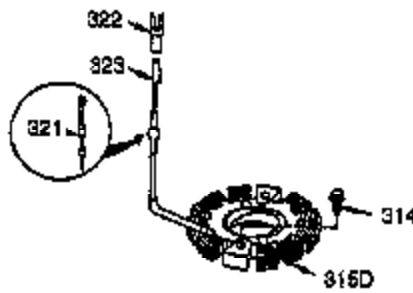

Ref #	Part Number	Qty	Description
5	30969	1	Extension Cap
62	650760	1	Screw, 8-32 x 3/8"
63	28545	1	Grommet
92	650880	1	Lock Washer
93	650881	1	Flywheel Nut
110A	35305	1	Ground Wire
129	650727	2	Screw, 5/16-18 x 1-3/4"
131A	650713	2	Screw, 5/16-18 x 5/8"
285	35985B	1	Starter Cup
287	29752	4	Nut & Lock Washer, 1/4-28
314	650873	1	Screw, 1/4-20 x 3/4"
323	611118	1	Terminal
355	590574	1	Starter Handle
370D	35077	1	Instruction Decal
390	590733	1	Rewind Starter (Note: This engine could have been built with 590749 starter.)
396	33329D	1	Electric Starter Motor (Optional)