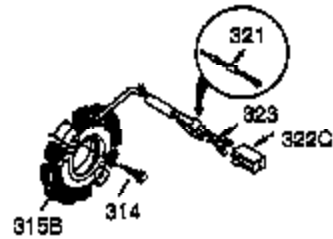

Ref #	Part Number	Qty	Description
5	30969	1	Extension Cap
62	650760	1	Screw, 8-32 x 3/8"
63	28545	1	Grommet
92	650880	1	Lock Washer
93	650881	1	Flywheel Nut
285	35985B	1	Starter Cup
287	29752	4	Nut & Lock Washer, 1/4-28
314	650873	1	Screw, 1/4-20 x 3/4"
323	611118	1	Terminal
327	35392	1	Starter Plug
355	590574	1	Mitten Grip Handle
370J	35703	1	Throttle Decal
390	590733	1	Rewind Starter
396	33329D	1	Electric Starter Motor (Optional)