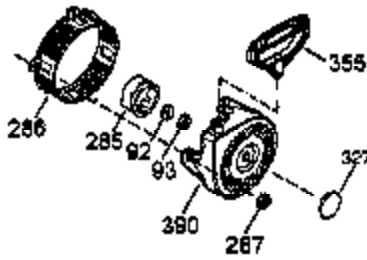

Ref #	Part Number	Qty	Description
5	30969	1	Extension Cap
62	650760	1	Screw, 8-32 x 3/8"
63	28545	1	Grommet
92	650880	1	Lock Washer
93	650881	1	Flywheel Nut
285	35985B	1	Starter Cup
287	29752	4	Nut & Lock Washer, 1/4-28
314	650873	1	Screw, 1/4-20 x 3/4"
323	611118	1	Terminal
327	35392	1	Starter Plug
355	590574	1	Mitten Grip Handle
370J	35703	1	Throttle Decal
390	590733	1	Rewind Starter
396	33329D	1	Electric Starter Motor (Optional)