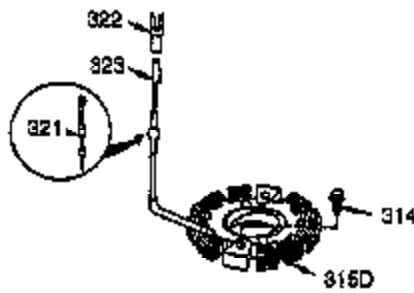

Ref #	Part Number	Qty	Description
5	30969	1	Extension Cap
62	650760	1	Screw, 8-32 x 3/8"
63	28545	1	Grommet
92	650880	1	Lock Washer
93	650881	1	Flywheel Nut
285	35985B	1	Starter Cup
287	29752	4	Nut & Lock Washer, 1/4-28
314	650873	1	Screw, 1/4-20 x 3/4"
323	611118	1	Terminal
327	35392	1	Starter Plug
355	590574	1	Mitten Grip Handle
370J	35703	1	Throttle Decal
390	590733	1	Rewind Starter
396	33329D	1	Electric Starter Motor (Optional)