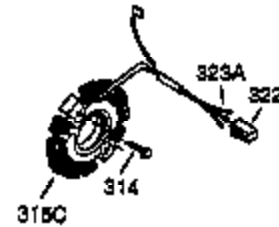

Ref #	Part Number	Qty	Description
5	30969	1	Extension Cap
62	650760	1	Screw, 8-32 x 3/8"
63	28545	1	Grommet
92	650880	1	Lock Washer
93	650881	1	Flywheel Nut
285	35985B	1	Starter Cup
287	29752	4	Nut & Lock Washer, 1/4-28
314	650873	1	Screw, 1/4-20 x 3/4"
323	611118	1	Terminal
327	35392	1	Starter Plug
355	590574	1	Mitten Grip Handle
370J	35703	1	Throttle Decal
390	590733	1	Rewind Starter
396	33329D	1	Electric Starter Motor (Optional)