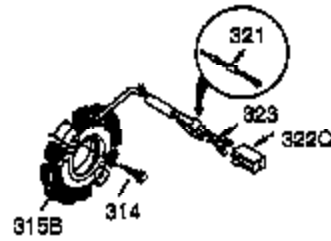

Ref #	Part Number	Qty	Description
5	30969	1	Extension Cap
62	650760	1	Screw, 8-32 x 3/8"
63	28545	1	Grommet
92	650880	1	Belleville Washer
93	650881	1	Flywheel Nut
285	35985B	1	Starter Cup
287	29752	4	Nut & Lock Washer, 1/4-28
314	650873	1	Screw, 1/4-20 x 3/4"
323	611118	1	Terminal
355	590574	1	Starter Handle (Mitten Grip)
361	650990	2	Screw, Torx T-30, 1/4-20 x 15/32"
390	590733	1	Rewind Starter