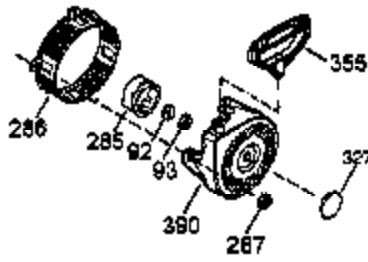

Ref #	Part Number	Qty	Description
5	30969	1	Extension Cap
62	650760	1	Screw, 8-32 x 3/8"
63	28545	1	Grommet
92	650880	1	Belleville Washer
93	650881	1	Flywheel Nut
285	35985B	1	Starter Cup
287	29752	4	Nut & Lock Washer, 1/4-28
314	650873	1	Screw, 1/4-20 x 3/4"
323	611118	1	Terminal
355	590574	1	Starter Handle (Mitten Grip)
361	650990	2	Screw, Torx T-30, 1/4-20 x 15/32"
390	590733	1	Rewind Starter