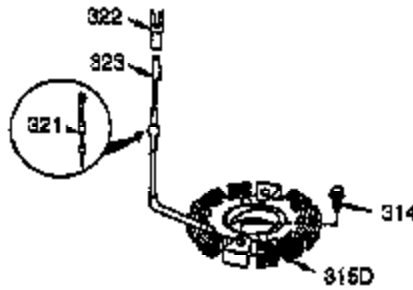

Ref #	Part Number	Qty	Description
5	30969	1	Extension Cap
62	650760	1	Screw, 8-32 x 3/8"
63	28545	1	Grommet
92	650880	1	Belleville Washer
93	650881	1	Flywheel Nut
285	35985B	1	Starter Cup
287	29752	4	Nut & Lock Washer, 1/4-28
314	650873	1	Screw, 1/4-20 x 3/4"
323	611118	1	Terminal
355	590574	1	Starter Handle (Mitten Grip)
361	650990	2	Screw, Torx T-30, 1/4-20 x 15/32"
390	590733	1	Rewind Starter