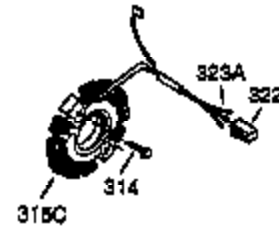

Ref #	Part Number	Qty	Description
5	30969	1	Extension Cap
62	650760	1	Screw, 8-32 x 3/8"
63	28545	1	Grommet
92	650880	1	Belleville Washer
93	650881	1	Flywheel Nut
285	35985B	1	Starter Cup
287	29752	4	Nut & Lock Washer, 1/4-28
314	650873	1	Screw, 1/4-20 x 3/4"
323	611118	1	Terminal
355	590574	1	Starter Handle (Mitten Grip)
361	650990	2	Screw, Torx T-30, 1/4-20 x 15/32"
390	590733	1	Rewind Starter