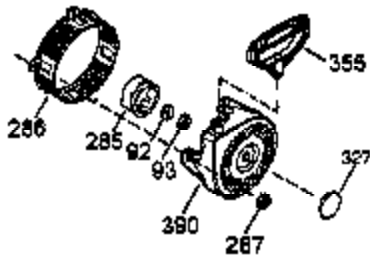

Ref #	Part Number	Qty	Description
5	30969	1	Extension Cap
92	650880	1	Belleville Washer
93	650881	1	Flywheel Nut
110A	37047	1	Ground Wire
285	35985B	1	Starter Cup
287	29752	4	Nut & Lock Washer, 1/4-28
314	650873	1	Screw, 1/4-20 x 3/4"
323	611118	1	Terminal
355	590574	1	Starter Handle
370D	36534	1	Instruction Decal
390	590733	1	Rewind Starter (Note: This engine could have been built with 590749 starter.)
396	33329D	1	Electric Starter Motor (Optional)