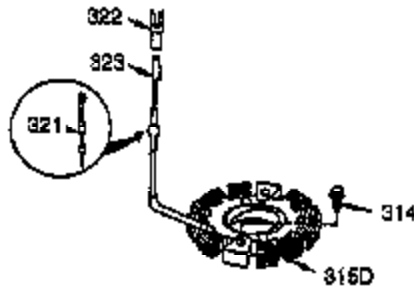

Ref #	Part Number	Qty	Description
5	30969	1	Extension Cap
92	650880	1	Belleville Washer
93	650881	1	Flywheel Nut
110A	37047	1	Ground Wire
285	35985B	1	Starter Cup
287	29752	4	Nut & Lock Washer, 1/4-28
314	650873	1	Screw, 1/4-20 x 3/4"
323	611118	1	Terminal
355	590574	1	Starter Handle
370D	36534	1	Instruction Decal
390	590733	1	Rewind Starter (Note: This engine could have been built with 590749 starter.)
396	33329D	1	Electric Starter Motor (Optional)