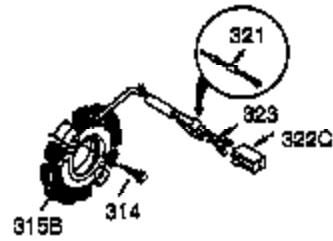

Ref #	Part Number	Qty	Description
5	30969	1	Extension Cap
92	650880	1	Belleville Washer
93	650881	1	Flywheel Nut
110A	37047	1	Ground Wire
285	35985B	1	Starter Cup
287	29752	4	Nut & Lock Washer, 1/4-28
314	650873	1	Screw, 1/4-20 x 3/4"
323	611118	1	Terminal
355	590574	1	Starter Handle
370D	36534	1	Instruction Decal
390	590733	1	Rewind Starter (Note: This engine could have been built with 590749 starter.)
396	33329D	1	Electric Starter Motor (Optional)