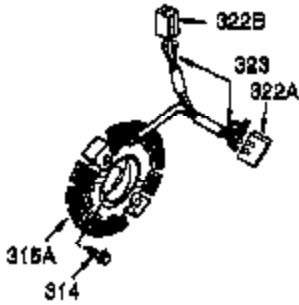

Ref #	Part Number	Qty	Description
5	30969	1	Extension Cap
92	650880	1	Belleville Washer
93	650881	1	Flywheel Nut
110A	37047	1	Ground Wire
285	35985B	1	Starter Cup
287	29752	4	Nut & Lock Washer, 1/4-28
314	650873	1	Screw, 1/4-20 x 3/4"
323	611118	1	Terminal
355	590574	1	Starter Handle
370D	36534	1	Instruction Decal
390	590733	1	Rewind Starter (Note: This engine could have been built with 590749 starter.)
396	33329D	1	Electric Starter Motor (Optional)