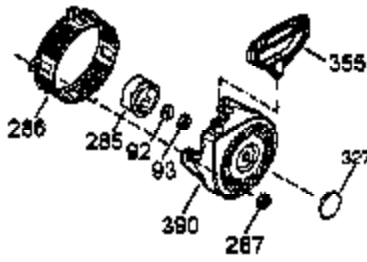

Ref #	Part Number	Qty	Description
5	30969	1	Extension Cap
92	650880	1	Belleville Washer
93	650881	1	Flywheel Nut
110A	37047	1	Ground Wire
285	35985B	1	Starter Cup
287	29752	4	Nut & Lock Washer, 1/4-28
314	650873	1	Screw, 1/4-20 x 3/4"
323	611118	1	Terminal
355	590574	1	Starter Handle (Mitten Grip)
390	590733	1	Rewind Starter
396	37000	1	Electric Starter Motor (Optional)