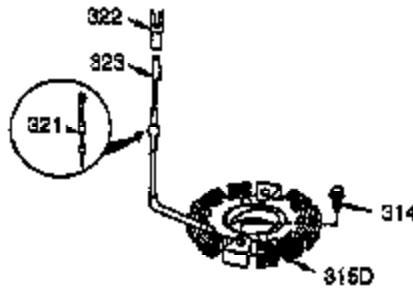

Ref #	Part Number	Qty	Description
5	30969	1	Extension Cap
92	650880	1	Belleville Washer
93	650881	1	Flywheel Nut
110A	37047	1	Ground Wire
285	35985B	1	Starter Cup
287	29752	4	Nut & Lock Washer, 1/4-28
314	650873	1	Screw, 1/4-20 x 3/4"
323	611118	1	Terminal
355	590574	1	Starter Handle (Mitten Grip)
390	590733	1	Rewind Starter
396	37000	1	Electric Starter Motor (Optional)