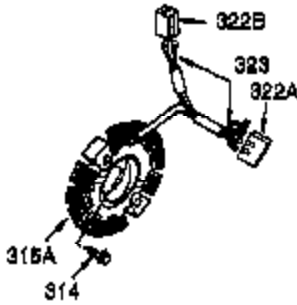

Ref #	Part Number	Qty	Description
5	30969	1	Extension Cap
92	650880	1	Belleville Washer
93	650881	1	Flywheel Nut
110A	37047	1	Ground Wire
285	35985B	1	Starter Cup
287	29752	4	Nut & Lock Washer, 1/4-28
314	650873	1	Screw, 1/4-20 x 3/4"
323	611118	1	Terminal
355	590574	1	Starter Handle (Mitten Grip)
390	590733	1	Rewind Starter
396	37000	1	Electric Starter Motor (Optional)