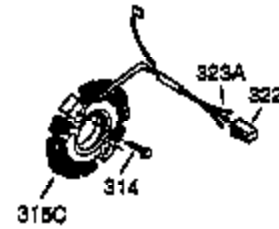

Ref #	Part Number	Qty	Description
5	30969	1	Extension Cap
92	650880	1	Belleville Washer
93	650881	1	Flywheel Nut
110A	37047	1	Ground Wire
285	35985B	1	Starter Cup
287	29752	4	Nut & Lock Washer, 1/4-28
314	650873	1	Screw, 1/4-20 x 3/4"
323	611118	1	Terminal
355	590574	1	Starter Handle (Mitten Grip)
390	590733	1	Rewind Starter
396	37000	1	Electric Starter Motor (Optional)