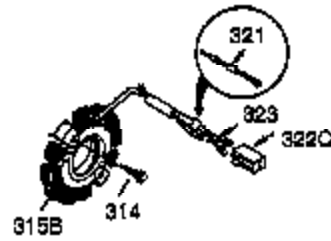

Ref #	Part Number	Qty	Description
5	30969	1	Extension Cap
92	650880	1	Belleville Washer
93	650881	1	Flywheel Nut
110A	37047	1	Ground Wire
285	35985B	1	Starter Cup
287	29752	4	Nut & Lock Washer, 1/4-28
314	650873	1	Screw, 1/4-20 x 3/4"
323	611118	1	Terminal
355	590574	1	Starter Handle (Mitten Grip)
390	590733	1	Rewind Starter
396	37000	1	Electric Starter Motor (Optional)