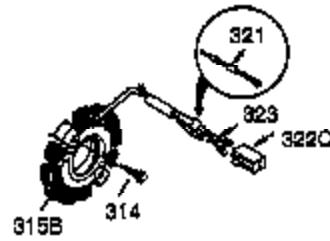

Ref #	Part Number	Qty	Description
5	30969	1	Extension Cap
92	650880	1	Belleville Washer
93	650881	1	Flywheel Nut
110A	37047	1	Ground Wire
129	650727	2	Screw, 5/16-18 x 1-3/4"
131A	650713	2	Screw, 5/16-18 x 5/8"
285	35985B	1	Starter Cup
287	29752	4	Nut & Lock Washer, 1/4-28
314	650873	1	Screw, 1/4-20 x 3/4"
323	611118	1	Terminal
327	35392	1	Starter Plug
355	590574	1	Starter Handle (Mitten Grip)
390	590733	1	Rewind Starter
396	33329D	1	Electric Starter Motor (Optional)
900	0		Replacement Engine NONE
900	0	1	Rep. SB 756319, order from 71-999.