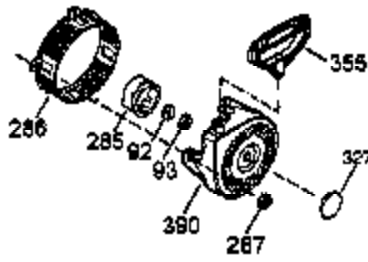

Ref #	Part Number	Qty	Description
301	35355	1	Fuel Cap
305	35554	1	Oil Fill Tube
307	35499	1	"O" Ring
308	35540	1	Fill Tube Clip
310	36205	1	Dipstick
314	650873	1	Screw, 1/4-20 x 3/4"
315	611111	1	Alternator Coil (18 Watt) (Incl. 323)
323	611118	1	Terminal
325	29443	1	Wire Clip
328	35062	2	Key Switch
329	610973	1	Terminal
335	35057A	1	Carburetor Cover (Black)
336	650765	1	Screw, 10-32 x 1/2"
338	28942	2	Screw, 10-32 x 3/8"
340	34154	1	Fuel Tank Bracket (Black)
341	34155	1	Fuel Tank Bracket
342	650561	1	Screw, 1/4-20 x 5/8"
350	570682	1	Primer Bulb
351	32180C	1	Primer Line (12.00")
355	590574	1	Starter Handle (Mitten Grip)
364	33377	1	Carburetor Cover Bracket
365	650767	2	Screw, 8-32 x 27/64"
370	36261	1	Identification Decal
370A	36534	1	Instruction Decal
370B	35077	1	Control Decal
370C	36501	1	Primer Decal
370K	36695	1	Starter Decal
370I	34414	1	Warning Decal
380	632334A	1	Carburetor (Incl. 184)
390	590733	1	Rewind Starter (Note: This engine could have been built with 590749 starter.)
400	36450A	1	* Gasket Set (Incl. items marked PK in notes) Incl. part #'s 27272A (1), 27896A (2), 27915A (1), 29673 (1), 33263 (1), 33629 (1), 34698A (1), 35262A (1), 36448 (1)
420	730226	1	SAE 5W30 4-Cycle Engine Oil (Quart)