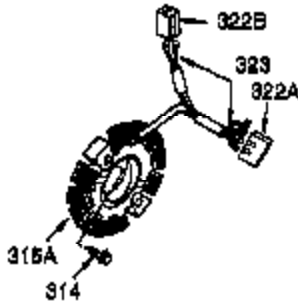

Ref #	Part Number	Qty	Description
301	35355	1	Fuel Cap
305	35554	1	Oil Fill Tube
307	35499	1	"O" Ring
308	35540	1	Fill Tube Clip
310	36205	1	Dipstick
314	650873	1	Screw, 1/4-20 x 3/4"
315	611111	1	Alternator Coil (18 Watt) (Incl. 323)
323	611118	1	Terminal
325	29443	1	Wire Clip
328	35062	2	Key Switch
329	610973	1	Terminal
335	35057A	1	Carburetor Cover (Black)
336	650765	1	Screw, 10-32 x 1/2"
338	28942	2	Screw, 10-32 x 3/8"
340	34154	1	Fuel Tank Bracket (Black)
341	34155	1	Fuel Tank Bracket
342	650561	1	Screw, 1/4-20 x 5/8"
350	570682	1	Primer Bulb
351	32180C	1	Primer Line (12.00")
355	590574	1	Starter Handle (Mitten Grip)
364	33377	1	Carburetor Cover Bracket
365	650767	2	Screw, 8-32 x 27/64"
370	36261	1	Identification Decal
370A	36534	1	Instruction Decal
370B	35077	1	Control Decal
370C	36501	1	Primer Decal
370K	36695	1	Starter Decal
370I	34414	1	Warning Decal
380	632334A	1	Carburetor (Incl. 184)
390	590733	1	Rewind Starter (Note: This engine could have been built with 590749 starter.)
400	36450A	1	* Gasket Set (Incl. items marked PK in notes) Incl. part #'s 27272A (1), 27896A (2), 27915A (1), 29673 (1), 33263 (1), 33629 (1), 34698A (1), 35262A (1), 36448 (1)
420	730226	1	SAE 5W30 4-Cycle Engine Oil (Quart)