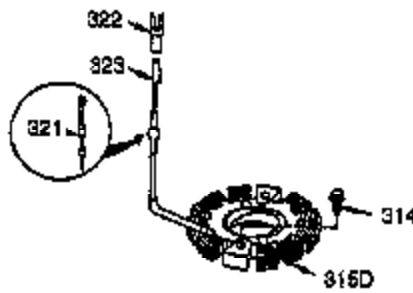

Ref #	Part Number	Qty	Description
5	30969	1	Extension Cap
92	650880	1	Belleville Washer
93	650881	1	Flywheel Nut
110A	37047	1	Ground Wire
285	35985B	1	Starter Cup
287	29752	4	Nut & Lock Washer, 1/4-28
314	650873	1	Screw, 1/4-20 x 3/4"
323	611118	1	Terminal
355	590574	1	Starter Handle (Mitten Grip)
390	590733	1	Rewind Starter
396	37000	1	Electric Starter Motor (Optional)