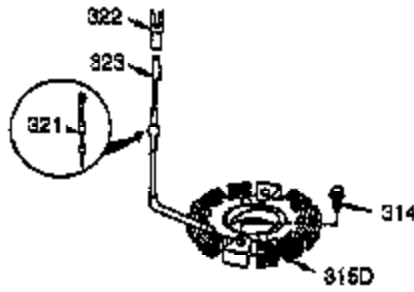

Ref #	Part Number	Qty	Description
5	30969	1	Extension Cap
92	650880	1	Belleville Washer
93	650881	1	Flywheel Nut
110A	37047	1	Ground Wire
285	35985B	1	Starter Cup
287	29752	4	Nut & Lock Washer, 1/4-28
355	590574	1	Starter Handle
370R	34414	1	Warning Decal
370D	36534	1	Caution Decal
390	590749	1	Rewind Starter
396	37000	1	Electric Starter Motor (Optional)