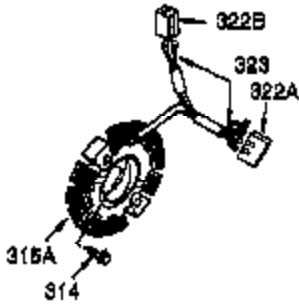

Ref #	Part Number	Qty	Description
5	30969	1	Extension Cap
92	650880	1	Belleville Washer
93	650881	1	Flywheel Nut
110A	37047	1	Ground Wire
285	35985B	1	Starter Cup
287	29752	4	Nut & Lock Washer, 1/4-28
355	590574	1	Starter Handle
370R	34414	1	Warning Decal
370D	36534	1	Caution Decal
390	590749	1	Rewind Starter
396	37000	1	Electric Starter Motor (Optional)