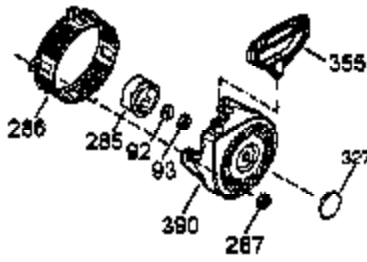

Ref #	Part Number	Qty	Description
5	30969	1	Extension Cap
92	650880	1	Belleville Washer
93	650881	1	Flywheel Nut
110A	37047	1	Ground Wire
285	35985B	1	Starter Cup
287	29752	4	Nut & Lock Washer, 1/4-28
314	650873	1	Screw, 1/4-20 x 3/4"
323	611118	1	Terminal
355	590574	1	Starter Handle (Mitten Grip)
390	590749	1	Rewind Starter
396	33329D	1	Electric Starter Motor (Optional)