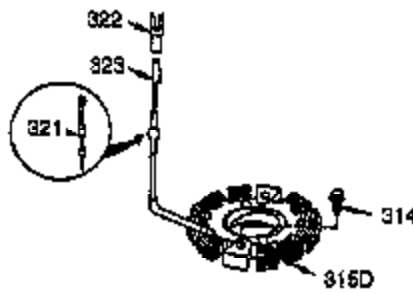

Ref #	Part Number	Qty	Description
5	30969	1	Extension Cap
92	650880	1	Belleville Washer
93	650881	1	Flywheel Nut
110A	37047	1	Ground Wire
285	35985B	1	Starter Cup
287	29752	4	Nut & Lock Washer, 1/4-28
314	650873	1	Screw, 1/4-20 x 3/4"
323	611118	1	Terminal
355	590574	1	Starter Handle (Mitten Grip)
390	590749	1	Rewind Starter
396	33329D	1	Electric Starter Motor (Optional)