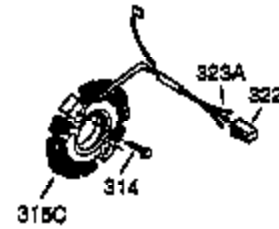

Ref #	Part Number	Qty	Description
5	30969	1	Extension Cap
92	650880	1	Belleville Washer
93	650881	1	Flywheel Nut
110A	37047	1	Ground Wire
285	35985B	1	Starter Cup
287	29752	4	Nut & Lock Washer, 1/4-28
314	650873	1	Screw, 1/4-20 x 3/4"
323	611118	1	Terminal
355	590574	1	Starter Handle (Mitten Grip)
390	590749	1	Rewind Starter
396	33329D	1	Electric Starter Motor (Optional)