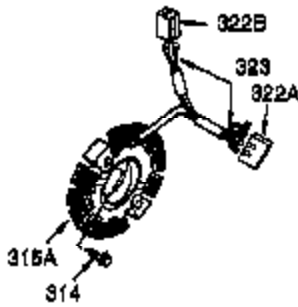

Ref #	Part Number	Qty	Description
5	30969	1	Extension Cap
92	650880	1	Belleville Washer
93	650881	1	Flywheel Nut
110A	37047	1	Ground Wire
285	35985B	1	Starter Cup
287	29752	4	Nut & Lock Washer, 1/4-28
314	650873	1	Screw, 1/4-20 x 3/4"
323	611118	1	Terminal
355	590574	1	Starter Handle (Mitten Grip)
390	590749	1	Rewind Starter
396	33329D	1	Electric Starter Motor (Optional)