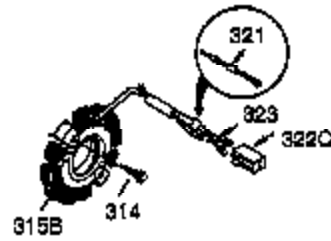

Ref #	Part Number	Qty	Description
5	30969	1	Extension Cap
92	650880	1	Belleville Washer
93	650881	1	Flywheel Nut
110A	37047	1	Ground Wire
285	35985B	1	Starter Cup
287	29752	4	Nut & Lock Washer, 1/4-28
314	650873	1	Screw, 1/4-20 x 3/4"
323	611118	1	Terminal
355	590574	1	Starter Handle (Mitten Grip)
390	590749	1	Rewind Starter
396	33329D	1	Electric Starter Motor (Optional)