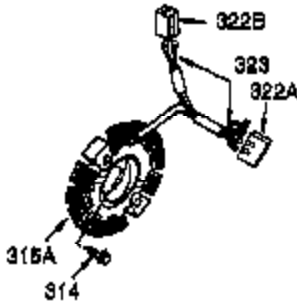

Ref #	Part Number	Qty	Description
308	35540	1	Fill Tube Clip
310	36205	1	Dipstick
314	650873	1	Screw, 1/4-20 x 3/4"
315	611111	1	Alternator Coil (18 Watt) (Incl. 323)
323	611118	1	Terminal
325	29443	1	Wire Clip
328	35062	2	Ignition Key
329	610973	1	Terminal
335	36547	1	Carburetor Cover (Black)
336	650765	1	Screw, 10-32 x 1/2"
338	28942	2	Screw, 10-32 x 3/8"
340	34154	1	Fuel Tank Bracket (Black)
341	34155	1	Fuel Tank Bracket
342	650561	1	Screw, 1/4-20 x 19/32"
343	35079	1	Key Switch Bracket (Incl. 343A)
343A	651060	1	Screw, 10-32 x 23/64"
350	570682A	1	Primer Bulb
351	32180C	1	Primer Line (12.00")
355	590574	1	Starter Handle
364	37659	1	Carburetor Cover Bracket
365	650767	2	Screw, 8-32 x 27/64"
370G	36534	1	Instruction Decal
370H	35077	1	Choke Decal
370K	36695	1	Starter Decal
370K	36695	1	Starter Decal
370C	36501	1	Primer Decal
370R	37119	1	Warning Decal
380	640052	1	Carburetor (Incl. 184)
390	590749	1	Rewind Starter (Note: This engine could have been built with 590733 starter.)
400	36450C	1	* Gasket Set (Incl. items marked PK in notes)
420	730226A	1	SAE 5W30 4-Cycle Engine Oil (Quart)