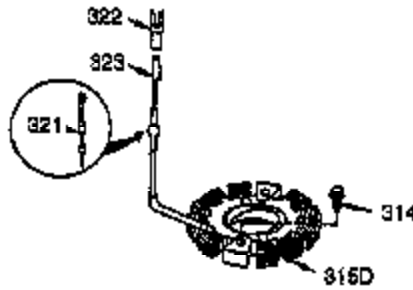

Ref #	Part Number	Qty	Description
	92 650880	1	Belleville Washer
	93 650881	1	Flywheel Nut
110A	37047	1	Ground Wire
285	35985B	1	Starter Cup
287	29752	4	Nut & Lock Washer, 1/4-28
314	650873	1	Screw, 1/4-20 x 3/4"
323	611118	1	Terminal
355	590574	1	Starter Handle
370R	37119	1	Warning Decal
370N	35077	1	Bilingual Decal
390	590749	1	Rewind Starter
396	37000	1	Electric Stater Motor (Optional)