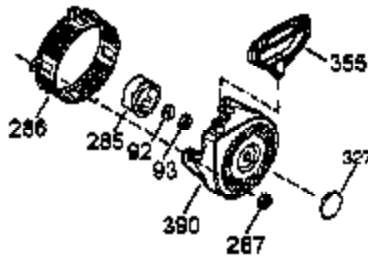

Ref #	Part Number	Qty	Description
92	650880	1	Belleville Washer
93	650881	1	Flywheel Nut
110A	37047	1	Ground Wire
285	35985B	1	Starter Cup
287	29752	4	Nut & Lock Washer, 1/4-28
314	650873	1	Screw, 1/4-20 x 3/4"
322	611117	1	Connector Body
323	611118	1	Terminal
355	590574	1	Starter Handle
370R	37119	1	Warning Decal
370N	35077	1	Bilingual Decal
390	590749	1	Rewind Starter
396	33329E	1	Electric Stater Motor (Optional)