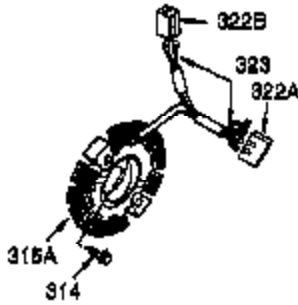

Ref #	Part Number	Qty	Description
92	650880	1	Belleville Washer
93	650881	1	Flywheel Nut
110A	37047	1	Ground Wire
285	35985B	1	Starter Cup
287	29752	4	Nut & Lock Washer, 1/4-28
314	650873	1	Screw, 1/4-20 x 3/4"
322	611117	1	Connector Body
323	611118	1	Terminal
355	590574	1	Starter Handle
370R	37119	1	Warning Decal
370N	35077	1	Bilingual Decal
390	590749	1	Rewind Starter
396	33329E	1	Electric Stater Motor (Optional)