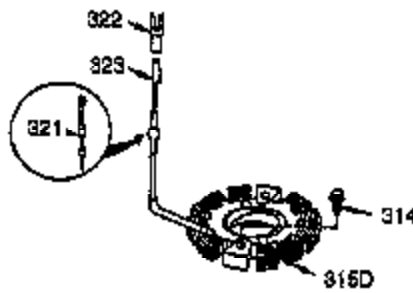

Ref #	Part Number	Qty	Description
5	30969	1	Extension Cap
92	650880	1	Belleville Washer
93	650881	1	Flywheel Nut
110A	37047	1	Ground Wire
285	35985B	1	Starter Cup
287	29752	4	Nut & Lock Washer, 1/4-28
314	650873	1	Screw, 1/4-20 x 3/4"
323	611118	1	Terminal
355	590574	1	Starter Handle
370R	37119	1	Warning Decal
370N	35077	1	Instruction Decal
390	590749	1	Rewind Starter (NOTE: This engine could have been built with 590733 starter.)
396	33329D	1	Electric Stater Motor (Optional)