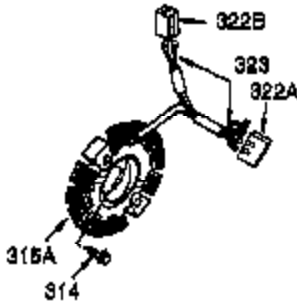

Ref #	Part Number	Qty	Description
5	30969	1	Extension Cap
92	650880	1	Belleville Washer
93	650881	1	Flywheel Nut
110A	37047	1	Ground Wire
285	35985B	1	Starter Cup
287	29752	4	Nut & Lock Washer, 1/4-28
314	650873	1	Screw, 1/4-20 x 3/4"
323	611118	1	Terminal
355	590574	1	Starter Handle (Mitten Grip)
390	590749	1	Rewind Starter (NOTE: This engine could have been built with 590733 starter.)
396	33329D	1	Electric Starter Motor (Optional)