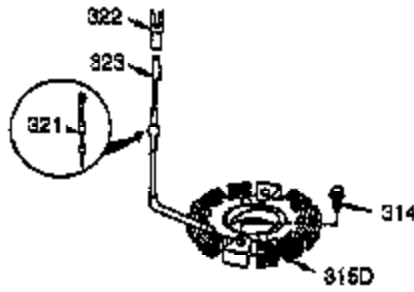

Ref #	Part Number	Qty	Description
	5 30969	1	Extension Cap
	92 650880	1	Belleville Washer
	93 650881	1	Flywheel Nut
110A	37047	1	Ground Wire
285	35985B	1	Starter Cup
287	29752	4	Nut & Lock Washer, 1/4-28
314	650873	1	Screw, 1/4-20 x 3/4"
323	611118	1	Terminal
355	590574	1	Starter Handle (Mitten Grip)
361	650990	2	Screw, Torx T-30, 1/4-20 x 15/32"
390	590749	1	Rewind Starter (NOTE: This engine could have been built with 590733 starter.)