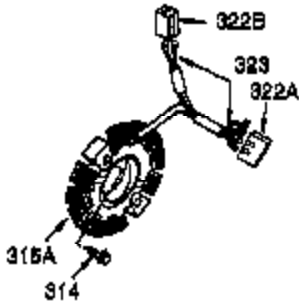

Ref #	Part Number	Qty	Description
	5 30969	1	Extension Cap
	92 650880	1	Belleville Washer
	93 650881	1	Flywheel Nut
110A	37047	1	Ground Wire
285	35985B	1	Starter Cup
287	29752	4	Nut & Lock Washer, 1/4-28
314	650873	1	Screw, 1/4-20 x 3/4"
323	611118	1	Terminal
355	590574	1	Starter Handle (Mitten Grip)
361	650990	2	Screw, Torx T-30, 1/4-20 x 15/32"
390	590749	1	Rewind Starter (NOTE: This engine could have been built with 590733 starter.)