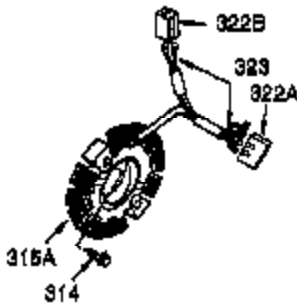

Ref #	Part Number	Qty	Description
5	30969	1	Extension Cap
92	650880	1	Belleville Washer
93	650881	1	Flywheel Nut
110A	37047	1	Ground Wire
285	35985B	1	Starter Cup
287	29752	4	Nut & Lock Washer, 1/4-28
314	650873	1	Screw, 1/4-20 x 3/4"
323	611118	1	Terminal
355	590574	1	Starter Handle (Mitten Grip)
390	590749	1	Rewind Starter (NOTE: This engine could have been built with 590733 starter.)
396	33329E	1	Electric Starter Motor (Optional)