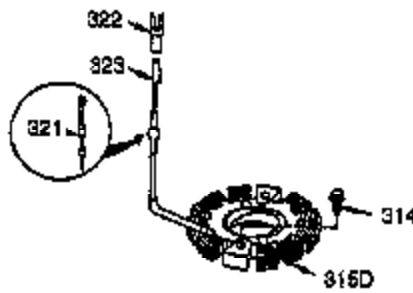

Ref #	Part Number	Qty	Description
5	30969	1	Extension Cap
92	650880	1	Belleville Washer
93	650881	1	Flywheel Nut
110A	37047	1	Ground Wire
285	35985B	1	Starter Cup
287	29752	4	Nut & Lock Washer, 1/4-28
314	650873	1	Screw, 1/4-20 x 3/4"
323	611118	1	Terminal
355	590574	1	Starter Handle (Mitten Grip)
390	590749	1	Rewind Starter (NOTE: This engine could have been built with 590733 starter.)
396	33329E	1	Electric Starter Motor (Optional)