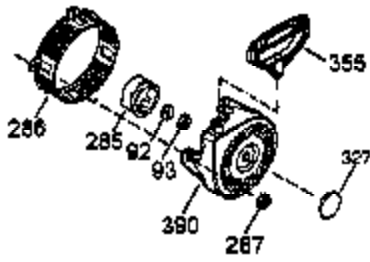

Ref #	Part Number	Qty	Description
5	30969	1	Extension Cap
92	650880	1	Belleville Washer
93	650881	1	Flywheel Nut
285	35985B	1	Starter Cup
287	29752	4	Nut & Lock Washer, 1/4-28
314	650873	2	Screw, 1/4-20 x 3/4"
322	610921	1	Connector Body
323B	611260	1	Terminal
323A	611259	1	Terminal
323	610922	2	Terminal
355	590574	1	Starter Handle (Mitten Grip)
390	590749	1	Rewind Starter (NOTE: This engine could have been built with 590733 starter.)
396	33329E	1	Electric Starter Motor (Optional)