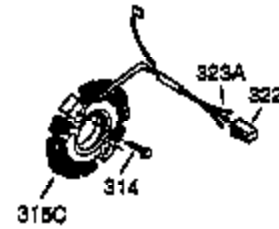

Ref #	Part Number	Qty	Description
5	30969	1	Extension Cap
92	650880	1	Belleville Washer
93	650881	1	Flywheel Nut
285	35985B	1	Starter Cup
287	29752	4	Nut & Lock Washer, 1/4-28
314	650873	2	Screw, 1/4-20 x 3/4"
322	610921	1	Connector Body
323B	611260	1	Terminal
323A	611259	1	Terminal
323	610922	2	Terminal
355	590574	1	Starter Handle (Mitten Grip)
390	590749	1	Rewind Starter (NOTE: This engine could have been built with 590733 starter.)
396	33329E	1	Electric Starter Motor (Optional)