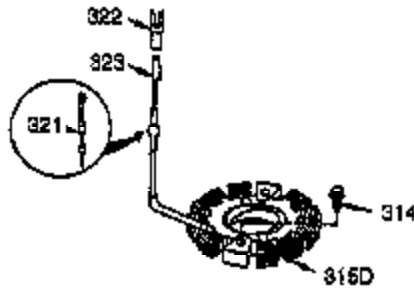

Ref #	Part Number	Qty	Description
5	30969	1	Extension Cap
92	650880	1	Belleville Washer
93	650881	1	Flywheel Nut
285	35985B	1	Starter Cup
287	29752	4	Nut & Lock Washer, 1/4-28
314	650873	2	Screw, 1/4-20 x 3/4"
322	610921	1	Connector Body
323B	611260	1	Terminal
323A	611259	1	Terminal
323	610922	2	Terminal
355	590574	1	Starter Handle (Mitten Grip)
390	590749	1	Rewind Starter (NOTE: This engine could have been built with 590733 starter.)
396	33329E	1	Electric Starter Motor (Optional)