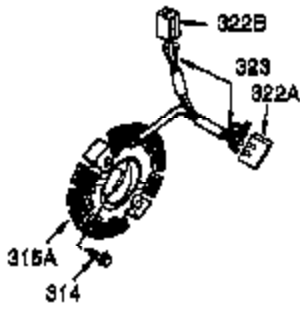

Ref #	Part Number	Qty	Description
5	30969	1	Extension Cap
92	650880	1	Belleville Washer
93	650881	1	Flywheel Nut
285	35985B	1	Starter Cup
287	29752	4	Nut & Lock Washer, 1/4-28
314	650873	2	Screw, 1/4-20 x 3/4"
322	610921	1	Connector Body
323B	611260	1	Terminal
323A	611259	1	Terminal
323	610922	2	Terminal
355	590574	1	Starter Handle (Mitten Grip)
390	590749	1	Rewind Starter (NOTE: This engine could have been built with 590733 starter.)
396	33329E	1	Electric Starter Motor (Optional)