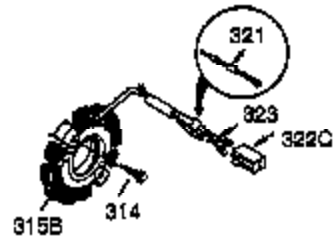

Ref #	Part Number	Qty	Description
5	30969	1	Extension Cap
92	650880	1	Belleville Washer
93	650881	1	Flywheel Nut
285	35985B	1	Starter Cup
287	29752	4	Nut & Lock Washer, 1/4-28
314	650873	2	Screw, 1/4-20 x 3/4"
322	610921	1	Connector Body
323B	611260	1	Terminal
323A	611259	1	Terminal
323	610922	2	Terminal
355	590574	1	Starter Handle (Mitten Grip)
390	590749	1	Rewind Starter (NOTE: This engine could have been built with 590733 starter.)
396	33329E	1	Electric Starter Motor (Optional)