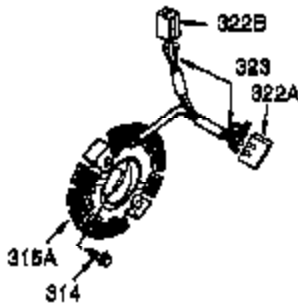

Ref #	Part Number	Qty	Description
92	650880	1	Belleville Washer
93	650881	1	Flywheel Nut
110A	37047	1	Ground Wire
285	35985B	1	Starter Cup
287	29752	4	Nut & Lock Washer, 1/4-28
314	650873	1	Screw, 1/4-20 x 3/4"
322	611117	1	Connector Body
323	611118	1	Terminal
355	590574	1	Starter Handle (Mitten Grip)
361	650990	2	Screw, T-30, 1/4-20 x 15/32"
390	590749	1	Rewind Starter (NOTE: This engine could have been built with 590733 starter.)
396	33329E	1	Electric Starter Motor (120 Volt)