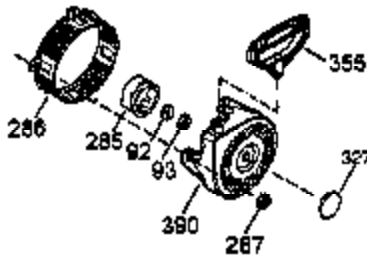

Ref #	Part Number	Qty	Description
92	650880	1	Belleville Washer
93	650881	1	Flywheel Nut
110A	37047	1	Ground Wire
285	35985B	1	Starter Cup
287	29752	4	Nut & Lock Washer, 1/4-28
314	650873	1	Screw, 1/4-20 x 3/4"
322	611117	1	Connector Body
323	611118	1	Terminal
355	590574	1	Starter Handle (Mitten Grip)
361	650990	2	Screw, T-30, 1/4-20 x 15/32"
390	590749	1	Rewind Starter (NOTE: This engine could have been built with 590733 starter.)
396	33329E	1	Electric Starter Motor (120 Volt)