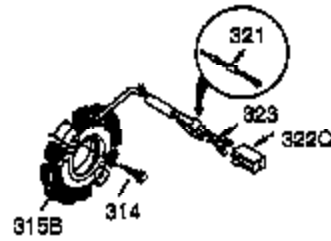

Ref #	Part Number	Qty	Description
92	650880	1	Belleville Washer
93	650881	1	Flywheel Nut
110A	37047	1	Ground Wire
285	35985B	1	Starter Cup
287	29752	4	Nut & Lock Washer, 1/4-28
314	650873	1	Screw, 1/4-20 x 3/4"
322	611117	1	Connector Body
323	611118	1	Terminal
355	590574	1	Starter Handle (Mitten Grip)
361	650990	2	Screw, T-30, 1/4-20 x 15/32"
390	590749	1	Rewind Starter (NOTE: This engine could have been built with 590733 starter.)
396	33329E	1	Electric Starter Motor (120 Volt)