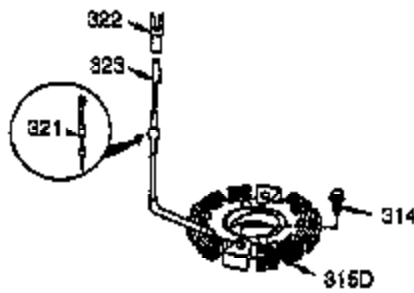

Ref #	Part Number	Qty	Description
92	650880	1	Belleville Washer
93	650881	1	Flywheel Nut
110A	37047	1	Ground Wire
285	35985B	1	Starter Cup
287	29752	4	Nut & Lock Washer, 1/4-28
314	650873	1	Screw, 1/4-20 x 3/4"
322	611117	1	Connector Body
323	611118	1	Terminal
355	590574	1	Starter Handle (Mitten Grip)
361	650990	2	Screw, T-30, 1/4-20 x 15/32"
390	590749	1	Rewind Starter (NOTE: This engine could have been built with 590733 starter.)
396	33329E	1	Electric Starter Motor (120 Volt)