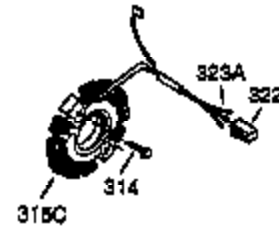

Ref #	Part Number	Qty	Description
92	650880	1	Belleville Washer
93	650881	1	Flywheel Nut
110A	37047	1	Ground Wire
285	35985B	1	Starter Cup
287	29752	4	Nut & Lock Washer, 1/4-28
314	650873	1	Screw, 1/4-20 x 3/4"
322	611117	1	Connector Body
323	611118	1	Terminal
355	590574	1	Starter Handle (Mitten Grip)
361	650990	2	Screw, T-30, 1/4-20 x 15/32"
390	590749	1	Rewind Starter (NOTE: This engine could have been built with 590733 starter.)
396	33329E	1	Electric Starter Motor (120 Volt)