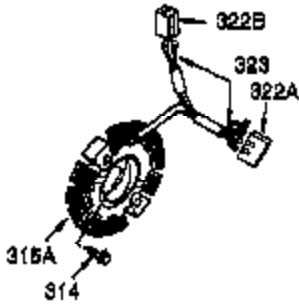

Ref #	Part Number	Qty	Description
92	650880	1	Belleville Washer
93	650881	1	Flywheel Nut
110A	37047	1	Ground Wire
285	35985B	1	Starter Cup
287	29752	4	Nut & Lock Washer, 1/4-28
314	650873	1	Screw, 1/4-20 x 3/4"
322	611117	1	Connector Body
323	611118	1	Terminal
355	590574	1	Starter Handle (Mitten Grip)
361	650990	2	Screw, T-30, 1/4-20 x 15/32"
371D	36534	1	Caution Decal
390	590749	1	Rewind Starter (NOTE: This engine could have been built with 590733 starter.)
396	33329E	1	Electric Starter Motor (120 Volt)