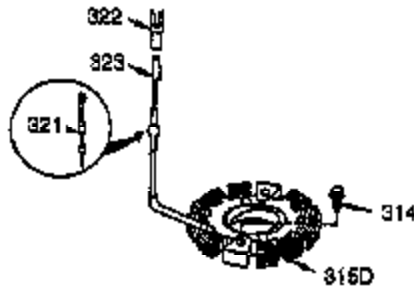

Ref #	Part Number	Qty	Description
	5 30969	1	Extension Cap
	92 650880	1	Belleville Washer
	93 650881	1	Flywheel Nut
110A	37047	1	Ground Wire
285	35985B	1	Starter Cup
287	29752	4	Nut & Lock Washer, 1/4-28
306	35499	1	"O" Ring
314	650873	1	Screw, 1/4-20 x 3/4"
323	611118	1	Terminal
355	590574	1	Starter Handle
370R	37119	1	Warning Decal
370D	36534	1	Caution Decal
390	590749	1	Rewind Starter
396	33329E	1	Electric Starter Motor (Optional)