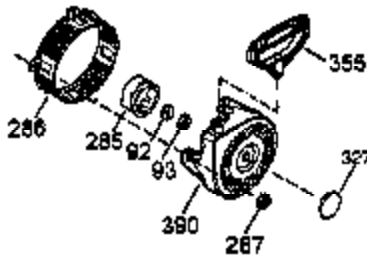

Ref #	Part Number	Qty	Description
	5 30969	1	Extension Cap
	92 650880	1	Belleville Washer
	93 650881	1	Flywheel Nut
110A	37047	1	Ground Wire
285	35985B	1	Starter Cup
287	29752	4	Nut & Lock Washer, 1/4-28
306	35499	1	"O" Ring
314	650873	1	Screw, 1/4-20 x 3/4"
323	611118	1	Terminal
355	590574	1	Starter Handle
370R	37119	1	Warning Decal
370D	36534	1	Caution Decal
390	590749	1	Rewind Starter
396	33329E	1	Electric Starter Motor (Optional)