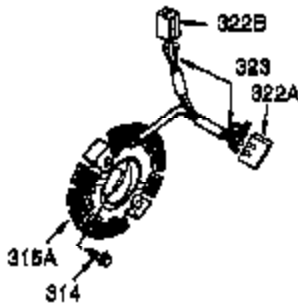

Ref #	Part Number	Qty	Description
	5 30969	1	Extension Cap
	92 650880	1	Belleville Washer
	93 650881	1	Flywheel Nut
110A	37047	1	Ground Wire
285	35985B	1	Starter Cup
287	29752	4	Nut & Lock Washer, 1/4-28
306	35499	1	"O" Ring
314	650873	1	Screw, 1/4-20 x 3/4"
323	611118	1	Terminal
355	590574	1	Starter Handle
370R	37119	1	Warning Decal
370D	36534	1	Caution Decal
390	590749	1	Rewind Starter
396	33329E	1	Electric Starter Motor (Optional)