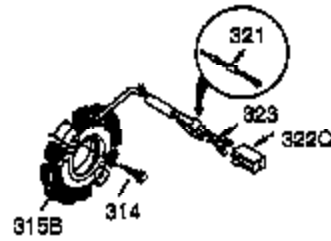

Ref #	Part Number	Qty	Description
	5 30969	1	Extension Cap
	92 650880	1	Belleville Washer
	93 650881	1	Flywheel Nut
110A	37047	1	Ground Wire
285	35985B	1	Starter Cup
287	29752	4	Nut & Lock Washer, 1/4-28
306	35499	1	"O" Ring
314	650873	1	Screw, 1/4-20 x 3/4"
323	611118	1	Terminal
355	590574	1	Starter Handle
370R	37119	1	Warning Decal
370D	36534	1	Caution Decal
390	590749	1	Rewind Starter
396	33329E	1	Electric Starter Motor (Optional)