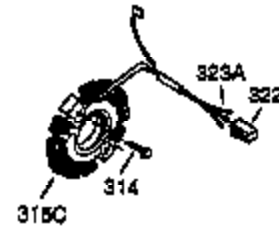

Ref #	Part Number	Qty	Description
	5 30969	1	Extension Cap
	92 650880	1	Belleville Washer
	93 650881	1	Flywheel Nut
110A	37047	1	Ground Wire
285	35985B	1	Starter Cup
287	29752	4	Nut & Lock Washer, 1/4-28
306	35499	1	"O" Ring
314	650873	1	Screw, 1/4-20 x 3/4"
323	611118	1	Terminal
355	590574	1	Starter Handle
370R	37119	1	Warning Decal
370D	36534	1	Caution Decal
390	590749	1	Rewind Starter
396	33329E	1	Electric Starter Motor (Optional)