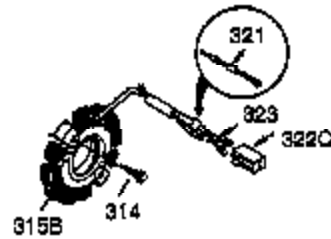

Ref #	Part Number	Qty	Description
5	30969	1	Extension Cap
92	650880	1	Belleville Washer
93	650881	1	Flywheel Nut
110A	37047	1	Ground Wire
285	35985B	1	Starter Cup
287	29752	4	Nut & Lock Washer, 1/4-28
355	590574	1	Starter Handle
370D	36534	1	Caution Decal
370R	37119	1	Warning Decal
390	590749	1	Rewind Starter
396	33329E	1	Electric Starter Motor (Optional)