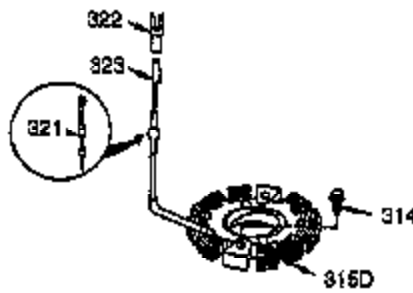

Ref #	Part Number	Qty	Description
	5 30969	1	Extension Cap
	92 650880	1	Belleville Washer
	93 650881	1	Flywheel Nut
110A	37047	1	Ground Wire
285	35985B	1	Starter Cup
287	29752	4	Nut & Lock Washer, 1/4-28
355	590574	1	Starter Handle
370D	36534	1	Caution Decal
370R	37119	1	Warning Decal
390	590749	1	Rewind Starter (NOTE: This engine could have been built with 590733 starter.)
396	33329E	1	Electric Starter Motor (Optional)