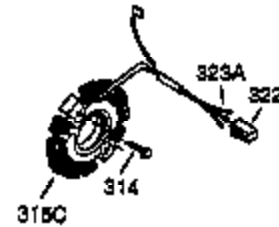

Ref #	Part Number	Qty	Description
	5 30969	1	Extension Cap
	92 650880	1	Belleville Washer
	93 650881	1	Flywheel Nut
110A	37047	1	Ground Wire
285	35985B	1	Starter Cup
287	29752	4	Nut & Lock Washer, 1/4-28
355	590574	1	Starter Handle
370D	36534	1	Caution Decal
370R	37119	1	Warning Decal
390	590749	1	Rewind Starter (NOTE: This engine could have been built with 590733 starter.)
396	33329E	1	Electric Starter Motor (Optional)