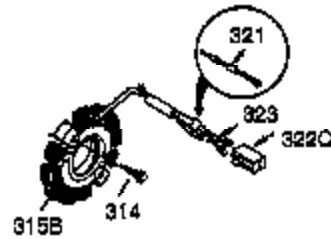

Ref #	Part Number	Qty	Description
	5 30969	1	Extension Cap
	92 650880	1	Belleville Washer
	93 650881	1	Flywheel Nut
110A	37047	1	Ground Wire
285	35985B	1	Starter Cup
287	29752	4	Nut & Lock Washer, 1/4-28
355	590574	1	Starter Handle
370D	36534	1	Caution Decal
370R	37119	1	Warning Decal
390	590749	1	Rewind Starter (NOTE: This engine could have been built with 590733 starter.)
396	33329E	1	Electric Starter Motor (Optional)