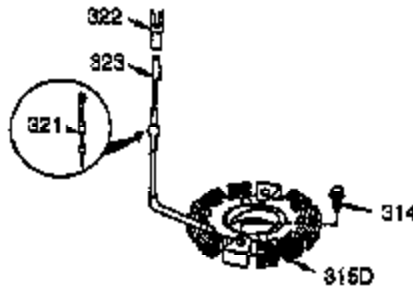

Ref #	Part Number	Qty	Description
310	36205	1	Dipstick
314	650873	1	Screw, 1/4-20 x 3/4"
315	611111	1	Alternator Coil (18 Watt) (Incl. 323)
323	611118	1	Terminal
325	29443	1	Wire Clip
328	35062	2	Key Switch (Push-In)
329	610973	1	Terminal
335	35057A	1	Carburetor Cover (Black)
336	650765	1	Screw, 10-32 x 1/2"
338	28942	2	Screw, 10-32 x 3/8"
340	34154	1	Fuel Tank Bracket (Black)
341	34155	1	Fuel Tank Bracket
342	650561	1	Screw, 1/4-20 x 19/32"
343A	651060	1	Screw, 10-32 x 23/64"
343	35079A	1	Key Switch Bracket (Inc. 343A)
350	570682A	1	Primer Bulb
351	32180C	1	Primer Line (12.00")
355	590574	1	Starter Handle (Mitten Grip)
361	650990	2	Screw, T-30, 1/2-20 x 15/32"
364	33377	1	Carburetor Cover Bracket
365	650767	2	Screw, 8-32 x 27/64"
370B	35077	1	Instruction Decal
370I	37119	1	Warning Decal
370K	36695	1	Starter Decal
380	640052	1	Carburetor (Incl. 184)
390	590749	1	Rewind Starter (NOTE: This engine could have been built with 590733 starter.)
400	36450C	1	* Gasket Set (Incl. items marked PK in notes)
420	730226A	1	SAE 5W30 4-Cycle Engine Oil (Quart)