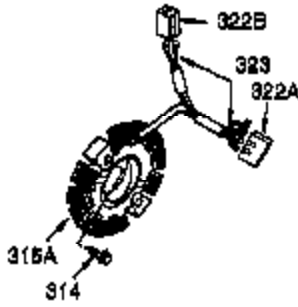

Ref #	Part Number	Qty	Description
310	36205	1	Dipstick
314	650873	1	Screw, 1/4-20 x 3/4"
315	611111	1	Alternator Coil (18 Watt) (Incl. 323)
323	611118	1	Terminal
325	29443	1	Wire Clip
328	35062	2	Key Switch (Push-In)
329	610973	1	Terminal
335	35057A	1	Carburetor Cover (Black)
336	650765	1	Screw, 10-32 x 1/2"
338	28942	2	Screw, 10-32 x 3/8"
340	34154	1	Fuel Tank Bracket (Black)
341	34155	1	Fuel Tank Bracket
342	650561	1	Screw, 1/4-20 x 19/32"
343A	651060	1	Screw, 10-32 x 23/64"
343	35079A	1	Key Switch Bracket (Inc. 343A)
350	570682A	1	Primer Bulb
351	32180C	1	Primer Line (12.00")
355	590574	1	Starter Handle (Mitten Grip)
361	650990	2	Screw, T-30, 1/2-20 x 15/32"
364	33377	1	Carburetor Cover Bracket
365	650767	2	Screw, 8-32 x 27/64"
370B	35077	1	Instruction Decal
370I	37119	1	Warning Decal
370K	36695	1	Starter Decal
380	640052	1	Carburetor (Incl. 184)
390	590749	1	Rewind Starter (NOTE: This engine could have been built with 590733 starter.)
400	36450C	1	* Gasket Set (Incl. items marked PK in notes)
420	730226A	1	SAE 5W30 4-Cycle Engine Oil (Quart)