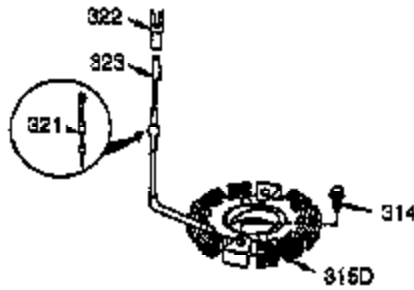

Ref #	Part Number	Qty	Description
308	35540	1	Fill Tube Clip
310	36205	1	Dipstick
314	650873	2	Screw, 1/4-20 x 3/4"
315	611256	1	Alternator Coil (7 Amp)(Incl. 322B-32 3B)
323	610922	2	Terminal
323B	611260	1	Terminal
324	33177	1	Terminal
325A	27275	1	Wire Clip
325	29443	1	Wire Clip
335	35057A	1	Carburetor Cover (Black)
336	650765	1	Screw, 10-32 x 1/2"
338	28942	2	Screw, 10-32 x 3/8"
340	34154	1	Fuel Tank Bracket (Black)
341	34155	1	Fuel Tank Bracket
342	650561	1	Screw, 1/4-20 x 5/8"
350	570682A	1	Primer Bulb
351	32180C	1	Primer Line (12.00")
355	590574	1	Starter Handle (Mitten Grip)
361	650990	2	Screw, T-30, 1/4-20 15/32"
364	33377	1	Carburetor Cover Bracket
365	650767	2	Screw, 8-32 x 27/64"
370K	36695	1	Starter Decal
370I	37119	1	Warning Decal
370B	35703	1	Throttle Decal
370C	36501	1	Primer Decal
370H	34589	1	Choke Decal
380	640052	1	Carburetor (Incl. 184)
390	590749	1	Rewind Starter (NOTE: This engine could have been built with 590733 starter.)
395	33329E	1	Electric Starter Motor (120 Volt)
400	36450C	1	* Gasket Set (Incl. items marked PK in notes) Incl. part #'s 27272A (1), 27896A (2), 27915A (1), 29673 (1), 33263 (1), 33629 (1), 34698A (1), 35262A (1), 36448 (1)
420	730226A	1	SAE 5W30 4-Cycle Engine Oil (Quart)