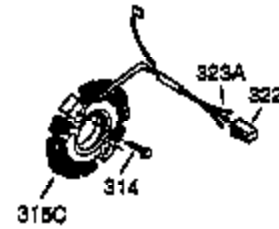

Ref #	Part Number	Qty	Description
5	30969	1	Extension Cap
92	650880	1	Belleville Washer
93	650881	1	Flywheel Nut
110A	37047	1	Ground Wire
285	35985B	1	Starter Cup
287	29752	4	Nut & Lock Washer, 1/4-28
314	650873	1	Screw, 1/4-20 x 3/4"
323	611118	1	Terminal
355	590574	1	Starter Handle (Mitten Grip)
390	590749	1	Rewind Starter (NOTE: This engine could have been built with 590733 starter.)
396	33329E	1	Electric Starter Motor (Optional)