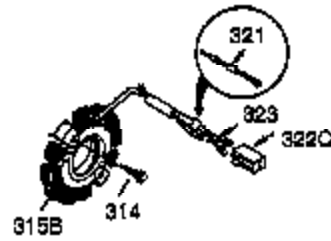

Ref #	Part Number	Qty	Description
5	30969	1	Extension Cap
92	650880	1	Belleville Washer
93	650881	1	Flywheel Nut
110A	37047	1	Ground Wire
285	35985B	1	Starter Cup
287	29752	4	Nut & Lock Washer, 1/4-28
314	650873	1	Screw, 1/4-20 x 3/4"
323	611118	1	Terminal
355	590574	1	Starter Handle (Mitten Grip)
390	590749	1	Rewind Starter (NOTE: This engine could have been built with 590733 starter.)
396	33329E	1	Electric Starter Motor (Optional)