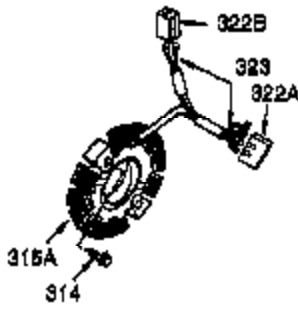

Ref #	Part Number	Qty	Description
5	30969	1	Extension Cap
92	650880	1	Belleville Washer
93	650881	1	Flywheel Nut
110A	37047	1	Ground Wire
285	35985B	1	Starter Cup
287	29752	4	Nut & Lock Washer, 1/4-28
314	650873	1	Screw, 1/4-20 x 3/4"
323	611118	1	Terminal
355	590574	1	Starter Handle (Mitten Grip)
390	590749	1	Rewind Starter (NOTE: This engine could have been built with 590733 starter.)
396	33329E	1	Electric Starter Motor (Optional)