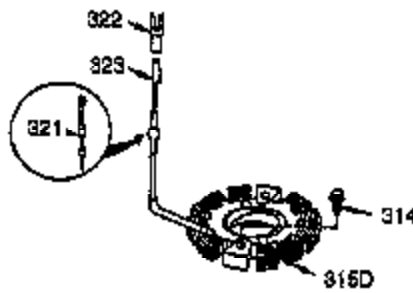

Ref #	Part Number	Qty	Description
5	30969	1	Extension Cap
92	650880	1	Belleville Washer
93	650881	1	Flywheel Nut
110A	37047	1	Ground Wire
285	35985B	1	Starter Cup
287	29752	4	Nut & Lock Washer, 1/4-28
314	650873	1	Screw, 1/4-20 x 3/4"
323	611118	1	Terminal
355	590574	1	Starter Handle (Mitten Grip)
370D	37119	1	Warning Decal
390	590749	1	Rewind Starter (NOTE: This engine could have been built with 590733 starter.)