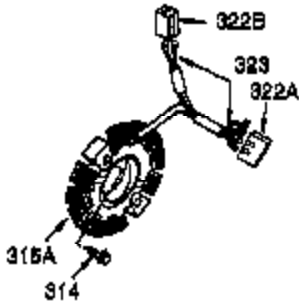

Ref #	Part Number	Qty	Description
5	30969	1	Extension Cap
92	650880	1	Belleville Washer
93	650881	1	Flywheel Nut
110A	37047	1	Ground Wire
285	35985B	1	Starter Cup
287	29752	4	Nut & Lock Washer, 1/4-28
355	590574	1	Starter Handle
390	590749	1	Rewind Starter
396	37000	1	Electric Starter Motor (Optional)