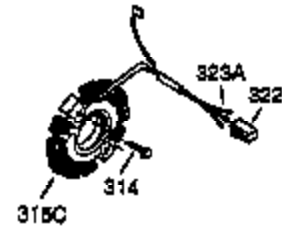

Ref #	Part Number	Qty	Description
5	30969	1	Extension Cap
92	650880	1	Belleville Washer
93	650881	1	Flywheel Nut
110A	37047	1	Ground Wire
285	35985B	1	Starter Cup
287	29752	4	Nut & Lock Washer, 1/4-28
355	590574	1	Starter Handle
390	590749	1	Rewind Starter
396	33329E	1	Electric Starter Kit (Optional)