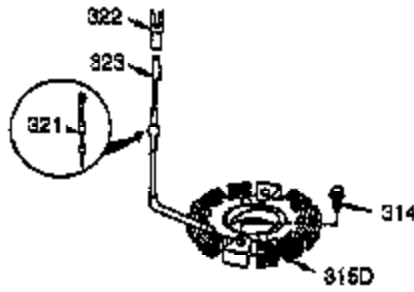

Ref #	Part Number	Qty	Description
5	30969	1	Extension Cap
92	650880	1	Belleville Washer
93	650881	1	Flywheel Nut
110A	37047	1	Ground Wire
285	35985B	1	Starter Cup
287	29752	4	Nut & Lock Washer, 1/4-28
355	590574	1	Starter Handle
390	590749	1	Rewind Starter
396	33329E	1	Electric Starter Kit (Optional)