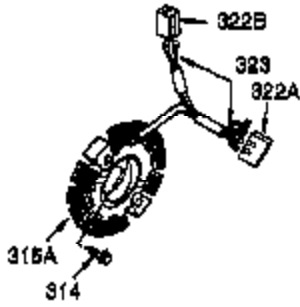

Ref #	Part Number	Qty	Description
5	30969	1	Extension Cap
92	650880	1	Belleville Washer
93	650881	1	Flywheel Nut
110A	37047	1	Ground Wire
285	35985B	1	Starter Cup
287	29752	4	Nut & Lock Washer, 1/4-28
355	590574	1	Starter Handle
390	590749	1	Rewind Starter
396	33329E	1	Electric Starter Kit (Optional)