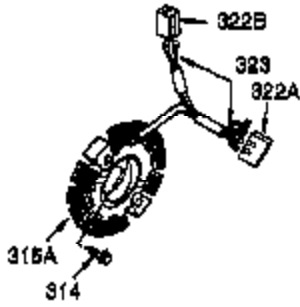

Ref #	Part Number	Qty	Description
	92 650880	1	Belleville Washer
	93 650881	1	Flywheel Nut
110A	37047	1	Ground Wire
285	35985B	1	Starter Cup
287	29752	4	Nut & Lock Washer, 1/4-28
314	650873	2	Screw, 1/4-20 x 3/4"
323	611118	1	Terminal
355	590574	1	Starter Handle (Mitten Grip)
361	650990	2	Screw, T-30, 1/4-20 x 15/32"
390	590749	1	Rewind Starter (NOTE: This engine could have been built with 590733 starter.)
396	33329E	1	Electric Starter Motor (120 Volt)