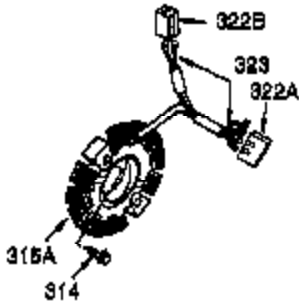

Ref #	Part Number	Qty	Description
5	30969	1	Extension Cap
92	650880	1	Belleville Washer
93	650881	1	Flywheel Nut
110A	37047	1	Ground Wire
285	35985B	1	Starter Cup
287	29752	4	Nut & Lock Washer, 1/4-28
314	650873	1	Screw, 1/4-20 x 3/4"
323	611118	1	Terminal
355	590574	1	Starter Handle (Mitten Grip)
370D	36534	1	Caution Decal
390	590749	1	Rewind Starter
396	33329D	1	Electric Starter Motor (Optional)