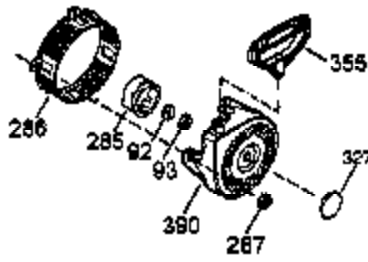

Ref #	Part Number	Qty	Description
307	35499	1	"O" Ring
308	35540	1	Fill Tube Clip
310	36205	1	Dipstick
314	650873	1	Screw, 1/4-20 x 3/4"
315	611111	1	Alternator Coil (18 Watt) (Incl. 323)
323	611118	1	Terminal
325	29443	1	Wire Clip
328	35593	2	Ignition Key
329	610973	1	Terminal
335	35057A	1	Carburetor Cover (Black)
336	650765	1	Screw, 10-32 x 1/2"
338	28942	2	Screw, 10-32 x 3/8"
340	34154	1	Fuel Tank Bracket (Black)
341	34155	1	Fuel Tank Bracket
342	650561	1	Screw, 1/4-20 x 5/8"
343	35079	1	Key Switch Bracket
350	570682A	1	Primer Bulb
351	32180C	1	Primer Line (12.00")
355	590574	1	Starter Handle (Mitten Grip)
364	33377	1	Carburetor Cover Bracket
365	650767	2	Screw, 8-32 x 27/64"
370R	35878	1	Warning Decal
370C	36501	1	Primer Decal
370G	35077	1	Instruction Decal
380	640052	1	Carburetor (Incl. 184)
390	590749	1	Rewind Starter
400	36450A	1	* Gasket Set (Incl. items marked PK i n notes) Incl. part #'s 27272A (1),27896A (2), 27915A (1), 29673 (1), 33263 (1), 33629 (1), 34698A (1), 35262A (1), 36448 (1)
900	0		Replacement Engine - None
900	0	1	Replacement SB 756325, Order from 71- 999