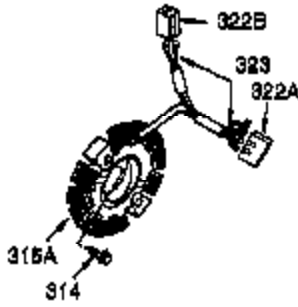

Ref #	Part Number	Qty	Description
301	35355	1	Fuel Cap
305	35554	1	Oil Fill Tube
307	35499	1	"O" Ring
308	35540	1	Fill Tube Clip
310	36205	1	Dipstick
314	650873	1	Screw, 1/4-20 x 3/4"
315	611111	1	Alternator Coil (18 Watt) (Incl. 323)
323	611118	1	Terminal
325	29443	1	Wire Clip
328	35062	2	Ignition Key
329	610973	1	Terminal
335	35057A	1	Carburetor Cover (Black)
336	650765	1	Screw, 10-32 x 1/2"
338	28942	2	Screw, 10-32 x 3/8"
340	34154	1	Fuel Tank Bracket (Black)
341	34155	1	Fuel Tank Bracket
342	650561	1	Screw, 1/4-20 x 5/8"
343	35079	1	Key Switch Bracket
350	570682A	1	Primer Bulb
351	32180C	1	Primer Line (12.00")
355	590574	1	Starter Handle (Mitten Grip)
364	33377	1	Carburetor Cover Bracket
365	650767	2	Screw, 8-32 x 27/64"
370C	36501	1	Primer Decal
370D	36534	1	Caution Decal
370R	37119	1	Warning Decal
370K	36695	1	Starter Decal
370G	35077	1	Instruction Decal
380	640052	1	Carburetor (Incl. 184)
390	590749	1	Rewind Starter (NOTE: This engine could have been built with 590733 starter.)
400	36450A	1	* Gasket Set (Incl. items marked PK in notes) Incl. part #'s 27272A (1), 27896A (2), 27915A (1), 29673 (1), 33263 (1), 33629 (1), 34698A (1), 35262A (1), 36448 (1)
420	730226	1	SAE 5W30, 4-Cycle Engine Oil (Quart)