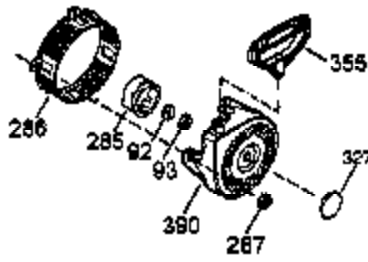

Ref #	Part Number	Qty	Description
301	35355	1	Fuel Cap
305	35554	1	Oil Fill Tube
307	35499	1	"O" Ring
308	35540	1	Fill Tube Clip
310	36205	1	Dipstick
314	650873	1	Screw, 1/4-20 x 3/4"
315	611111	1	Alternator Coil (18 Watt) (Incl. 323)
323	611118	1	Terminal
325	29443	1	Wire Clip
328	35062	2	Ignition Key
329	610973	1	Terminal
335	35057A	1	Carburetor Cover (Black)
336	650765	1	Screw, 10-32 x 1/2"
338	28942	2	Screw, 10-32 x 3/8"
340	34154	1	Fuel Tank Bracket (Black)
341	34155	1	Fuel Tank Bracket
342	650561	1	Screw, 1/4-20 x 5/8"
343	35079	1	Key Switch Bracket
350	570682A	1	Primer Bulb
351	32180C	1	Primer Line (12.00")
355	590574	1	Starter Handle (Mitten Grip)
364	33377	1	Carburetor Cover Bracket
365	650767	2	Screw, 8-32 x 27/64"
370C	36501	1	Primer Decal
370D	36534	1	Caution Decal
370R	37119	1	Warning Decal
370K	36695	1	Starter Decal
370G	35077	1	Instruction Decal
380	640052	1	Carburetor (Incl. 184)
390	590749	1	Rewind Starter (NOTE: This engine could have been built with 590733 starter.)
400	36450A	1	* Gasket Set (Incl. items marked PK in notes) Incl. part #'s 27272A (1), 27896A (2), 27915A (1), 29673 (1), 33263 (1), 33629 (1), 34698A (1), 35262A (1), 36448 (1)
420	730226	1	SAE 5W30, 4-Cycle Engine Oil (Quart)