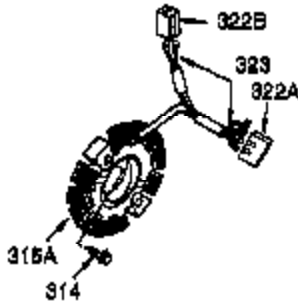

Ref #	Part Number	Qty	Description
307	35499	1	"O" Ring
308	35540	1	Fill Tube Clip
310	36205	1	Dipstick
314	650873	1	Screw, 1/4-20 x 3/4"
315	611111	1	Alternator Coil (18 Watt) (Incl. 323)
323	611118	1	Terminal
325	29443	1	Wire Clip
328	35062	2	Ignition Key
329	610973	1	Terminal
335	36547	1	Carburetor Cover (Black)
336	650765	1	Screw, 10-32 x 1/2"
338	28942	2	Screw, 10-32 x 3/8"
340	34154	1	Fuel Tank Bracket (Black)
341	34155	1	Fuel Tank Bracket
342	650561	1	Screw, 1/4-20 x 19/32"
343	35079A	1	Key Switch Bracket (Incl. 343A)
343A	651060	1	Screw, 10-32 x 32/64"
350	570682A	1	Primer Bulb
351	32180C	1	Primer Line (12.00")
355	590574	1	Starter Handle (Mitten Grip)
364	37659	1	Carburetor Cover Bracket
365	650767	2	Screw, 8-32 x 27/64"
370C	36501	1	Primer Decal
370D	36534	1	Caution Decal
370R	37119	1	Warning Decal
370K	36695	1	Starter Decal
370G	35077	1	Instruction Decal
380	640052	1	Carburetor (Incl. 184)
390	590749	1	Rewind Starter (NOTE: This engine could have been built with 590733 starter.)
400	36450C	1	* Gasket Set (Incl. items marked PK in notes)
420	730226A	1	SAE 5W30 4-Cycle Engine Oil (Quart)