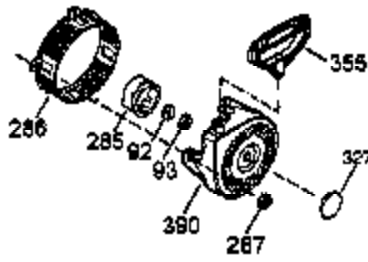

Ref #	Part Number	Qty	Description
307	35499	1	"O" Ring
308	35540	1	Fill Tube Clip
310	36205	1	Dipstick
314	650873	1	Screw, 1/4-20 x 3/4"
315	611111	1	Alternator Coil (18 Watt) (Incl. 323)
323	611118	1	Terminal
325	29443	1	Wire Clip
328	35062	2	Ignition Key
329	610973	1	Terminal
335	36547	1	Carburetor Cover (Black)
336	650765	1	Screw, 10-32 x 1/2"
338	28942	2	Screw, 10-32 x 3/8"
340	34154	1	Fuel Tank Bracket (Black)
341	34155	1	Fuel Tank Bracket
342	650561	1	Screw, 1/4-20 x 19/32"
343	35079A	1	Key Switch Bracket (Incl. 343A)
343A	651060	1	Screw, 10-32 x 32/64"
350	570682A	1	Primer Bulb
351	32180C	1	Primer Line (12.00")
355	590574	1	Starter Handle (Mitten Grip)
364	37659	1	Carburetor Cover Bracket
365	650767	2	Screw, 8-32 x 27/64"
370C	36501	1	Primer Decal
370D	36534	1	Caution Decal
370R	37119	1	Warning Decal
370K	36695	1	Starter Decal
370G	35077	1	Instruction Decal
380	640052	1	Carburetor (Incl. 184)
390	590749	1	Rewind Starter (NOTE: This engine could have been built with 590733 starter.)
400	36450C	1	* Gasket Set (Incl. items marked PK in notes)
420	730226A	1	SAE 5W30 4-Cycle Engine Oil (Quart)